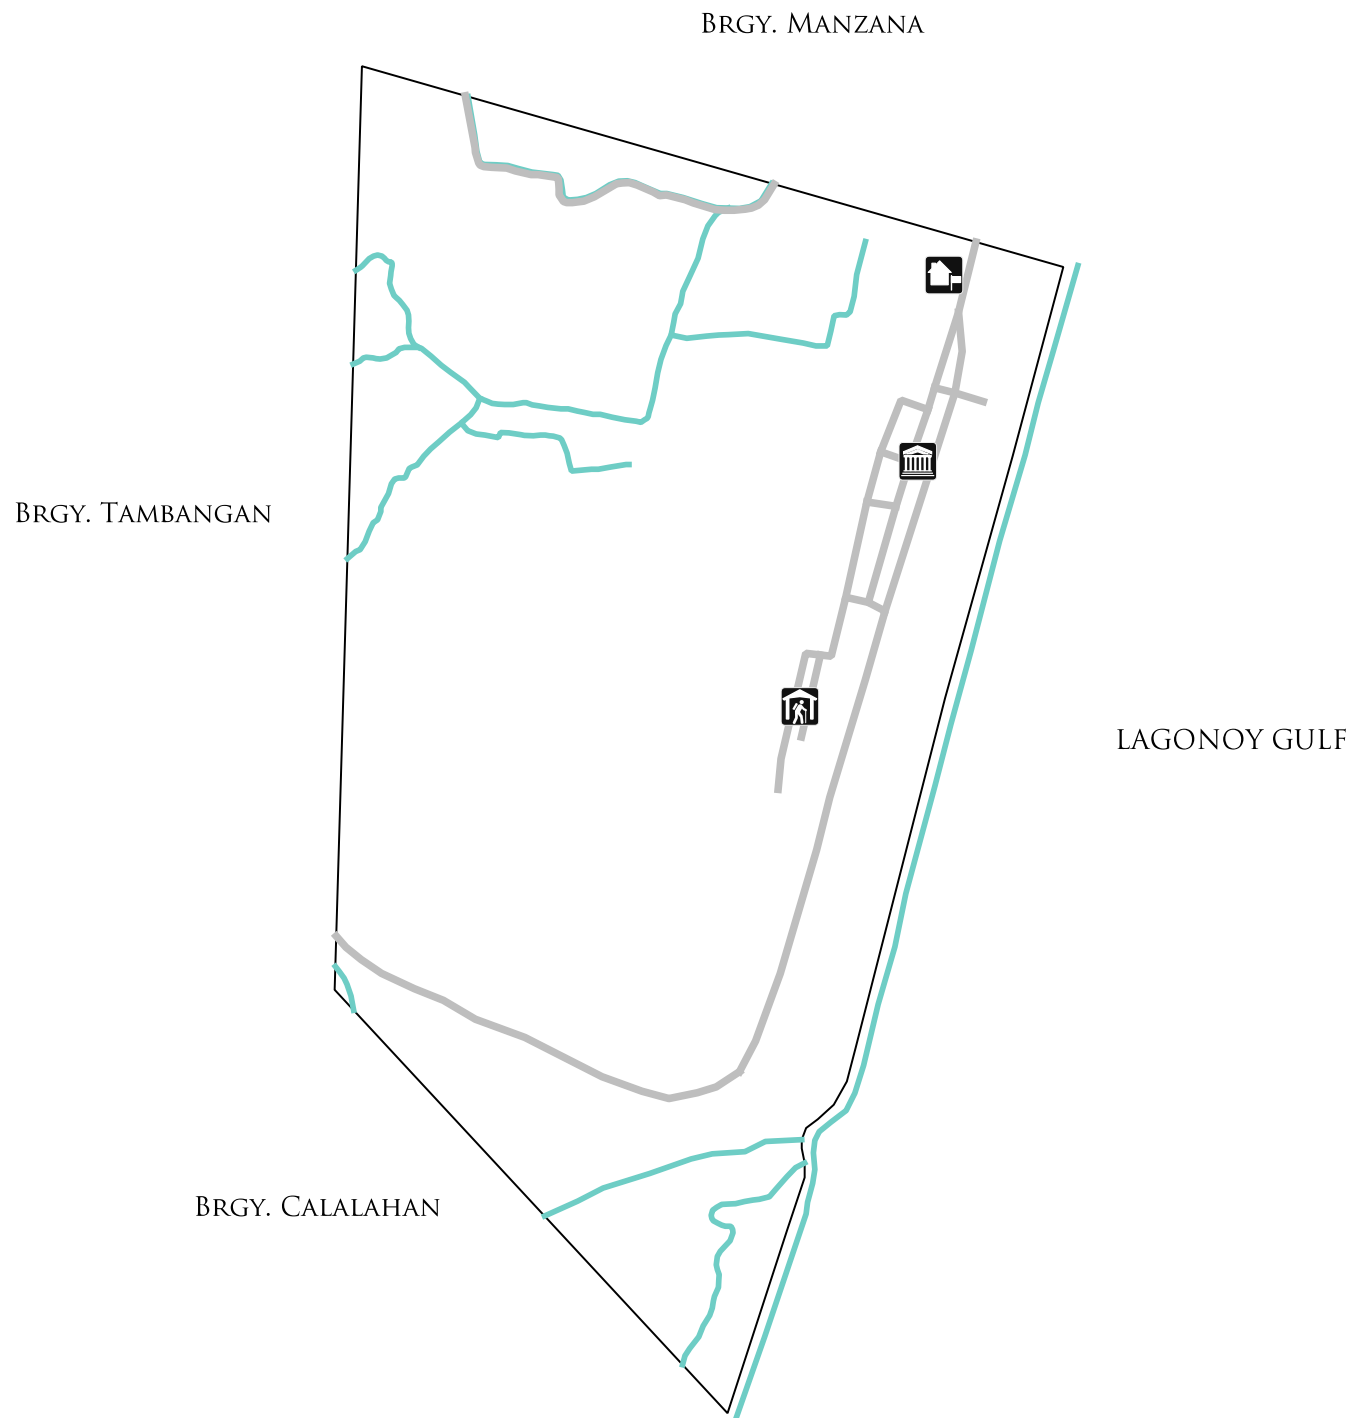

MUNICIPALITY OF SAN JOSE
PROVINCE OF CAMARINES SUR
REGION V

SCALE: 1:12,000

TELEGRAFO BASE MAP

LEGEND:

-  BARANGAY HALL
-  GAWAD KALINGA
-  TELEGRAFO ELEMENTARY SCHOOL
-  PROVINCIAL & BARANGAY ROAD
-  RIVERS/CREEKS/IRRIGATION CANAL