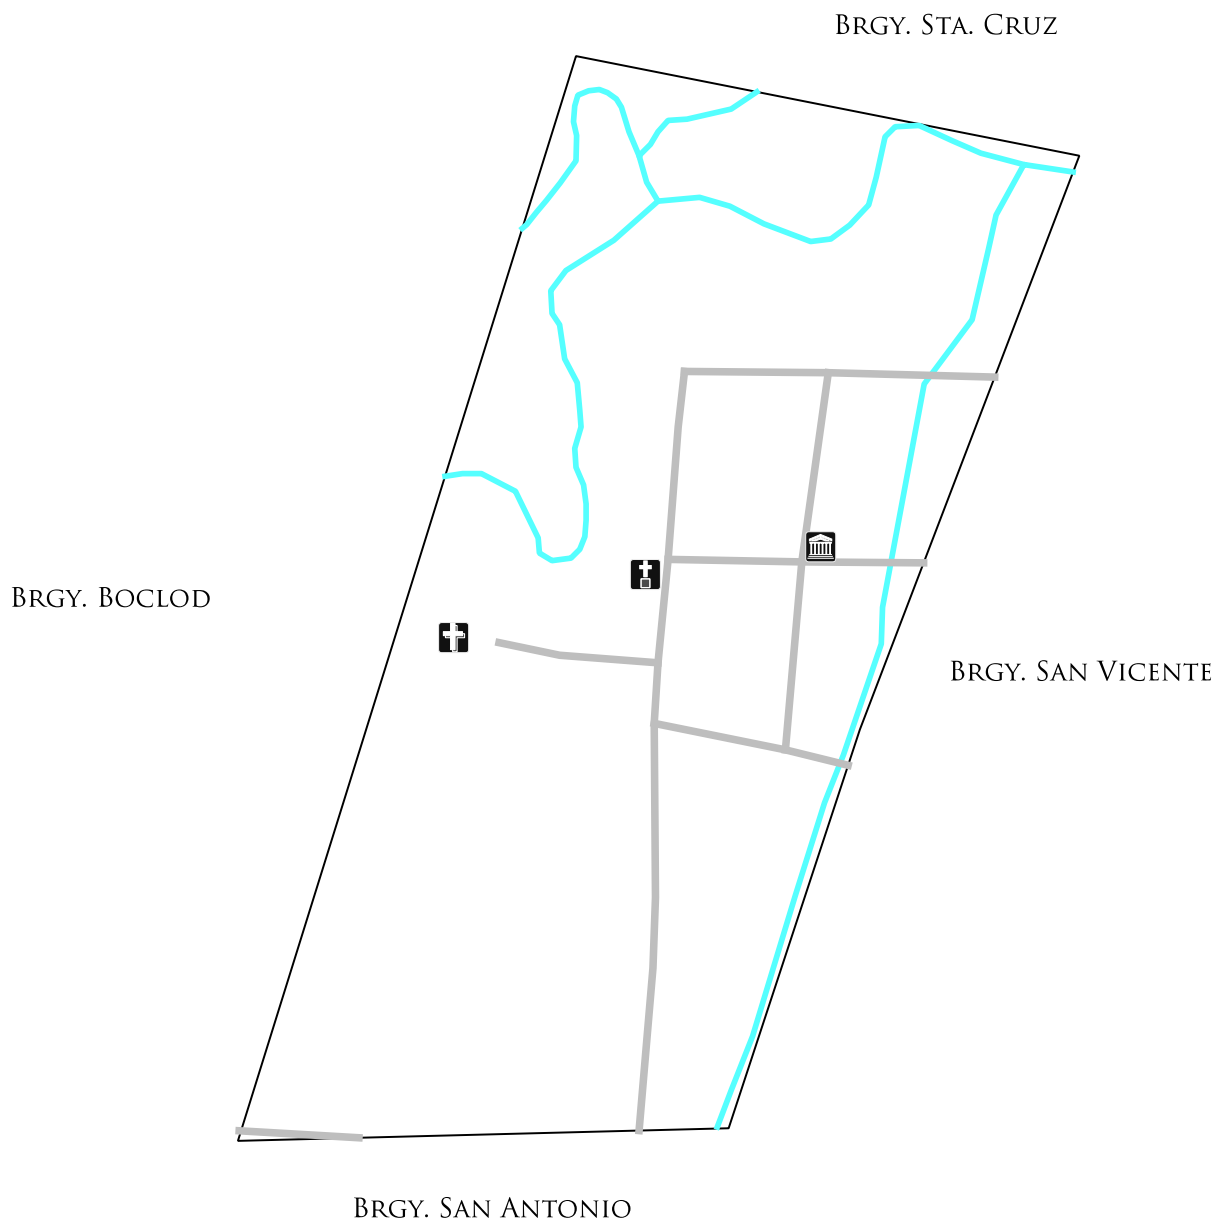

MUNICIPALITY OF SAN JOSE  
PROVINCE OF CAMARINES SUR  
REGION V

25 0 25 50

SCALE: 1:5,000

SOLEDAD (POB.) BASE MAP

LEGEND:

-  BARANGAY CHAPEL
-  BARANGAY HALL
-  PUBLIC CEMETERY
-  MUNICIPAL ROAD
-  CREEKS

PREPARED BY: