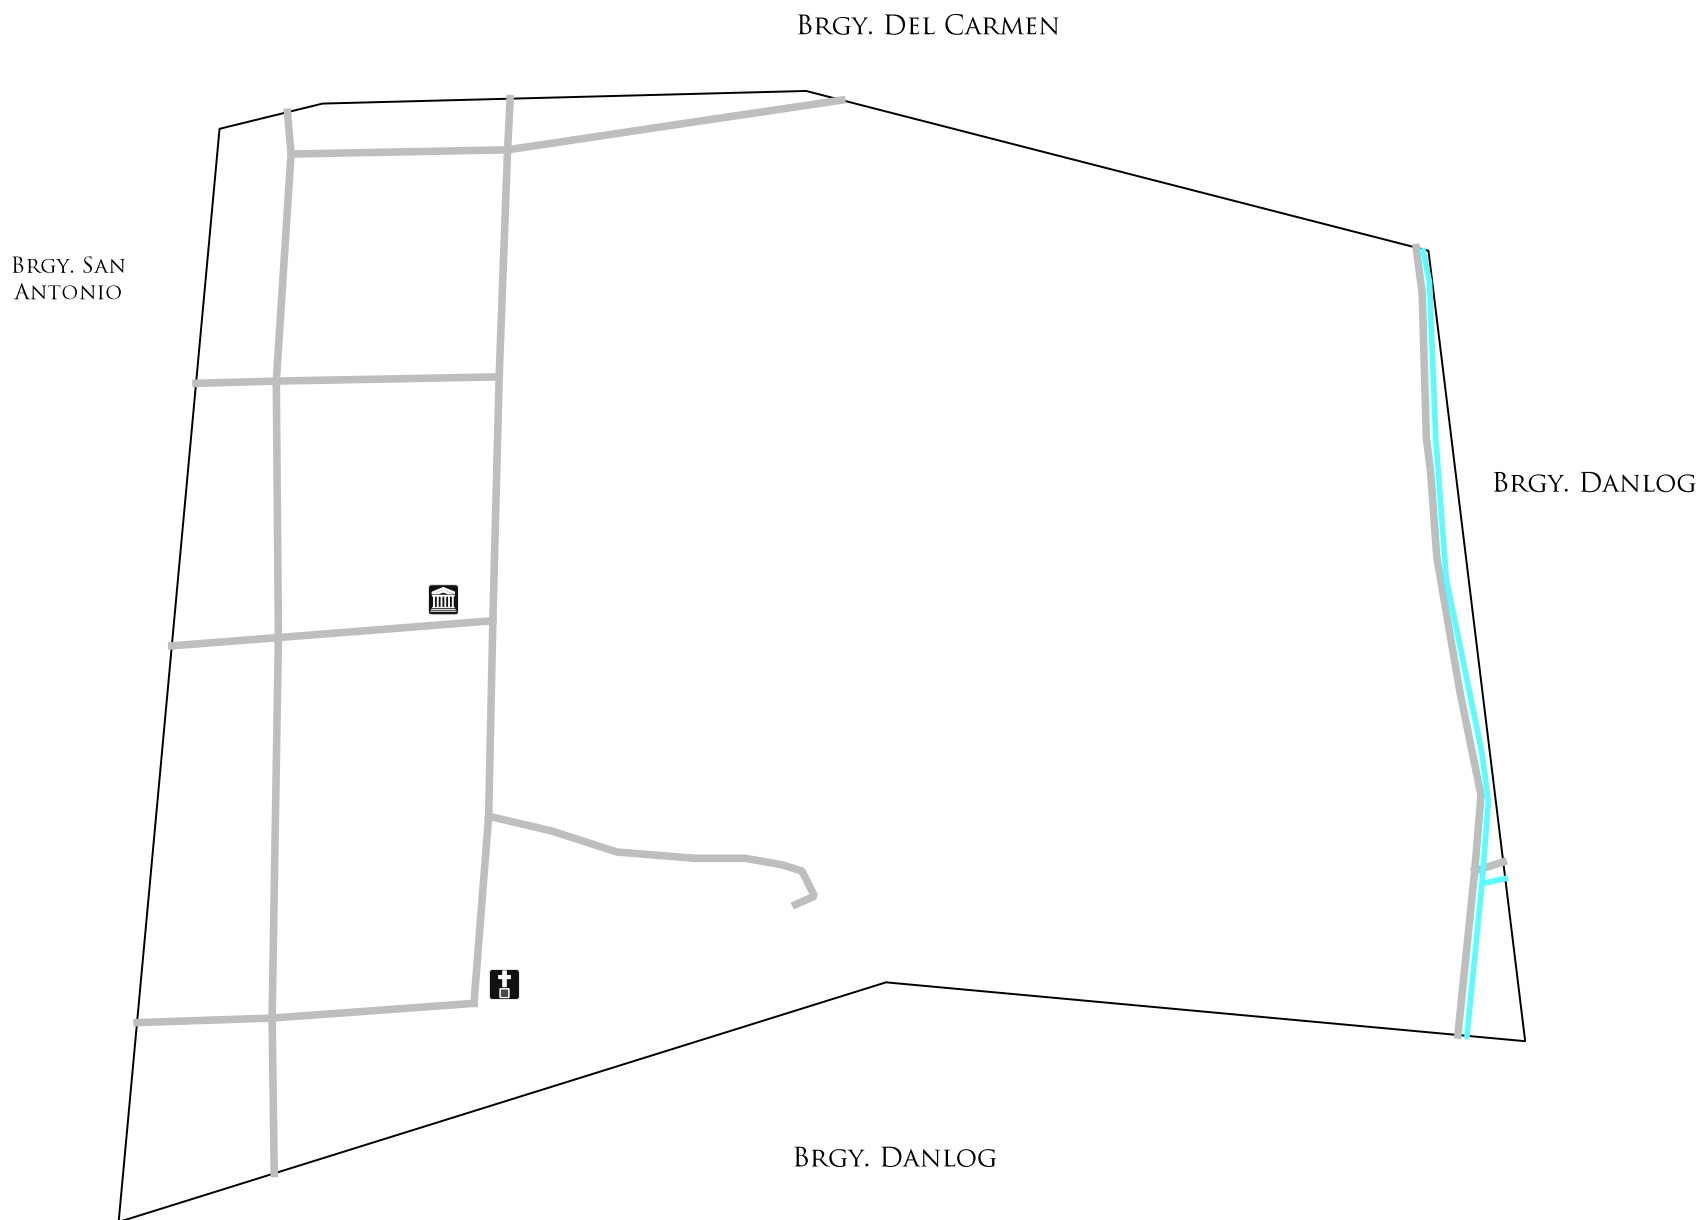

MUNICIPALITY OF SAN JOSE
PROVINCE OF CAMARINES SUR
REGION V

15 0 15 30

SCALE: 1:5,000

SAN JUAN (POB.) BASE MAP

LEGEND:

-  BARANGAY CHAPEL
-  BARANGAY HALL
-  MUNICIPAL ROAD
-  IRRIGATION CANAL

PREPARED BY:

MUNICIPAL PLANNING AND
DEVELOPMENT OFFICE