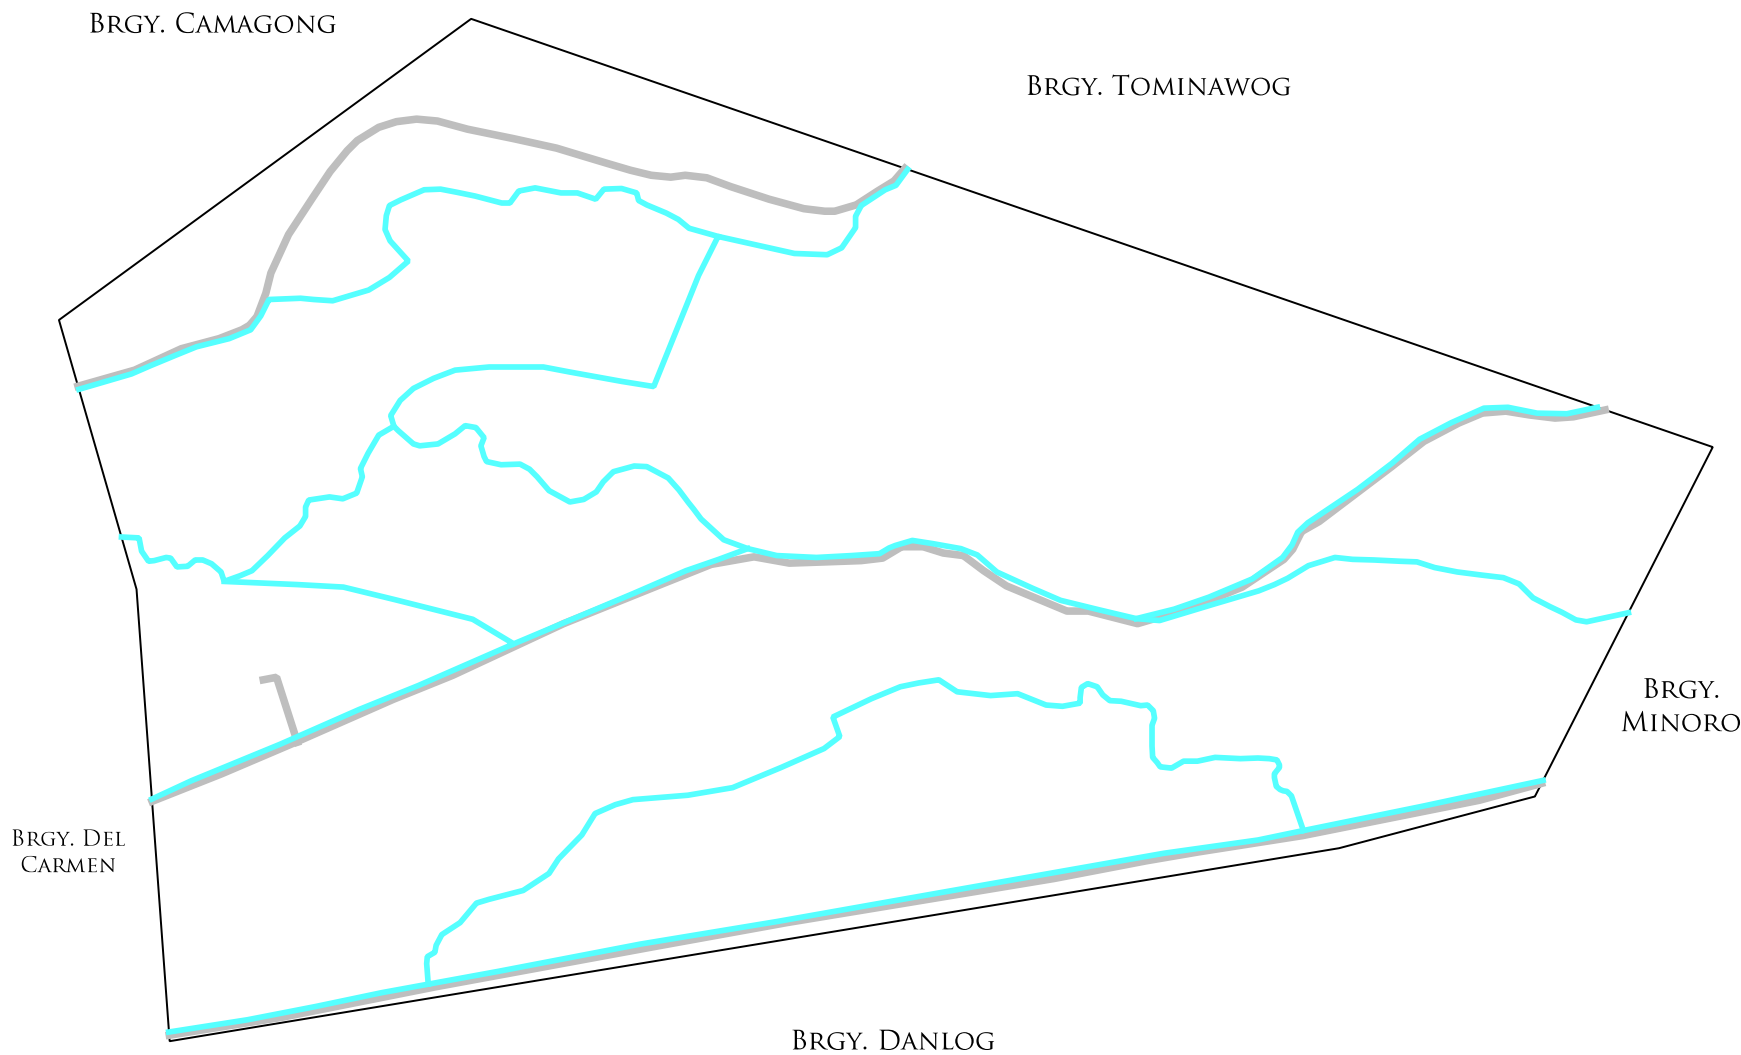

MUNICIPALITY OF SAN JOSE
PROVINCE OF CAMARINES SUR
REGION V

50 0 50 100

SCALE: 1:10,000

PALALE BASE MAP

LEGEND:

— PROVINCIAL/BARANGAY ROAD

— IRRIGATION CANAL

PREPARED BY:

MUNICIPAL PLANNING AND
DEVELOPMENT OFFICE