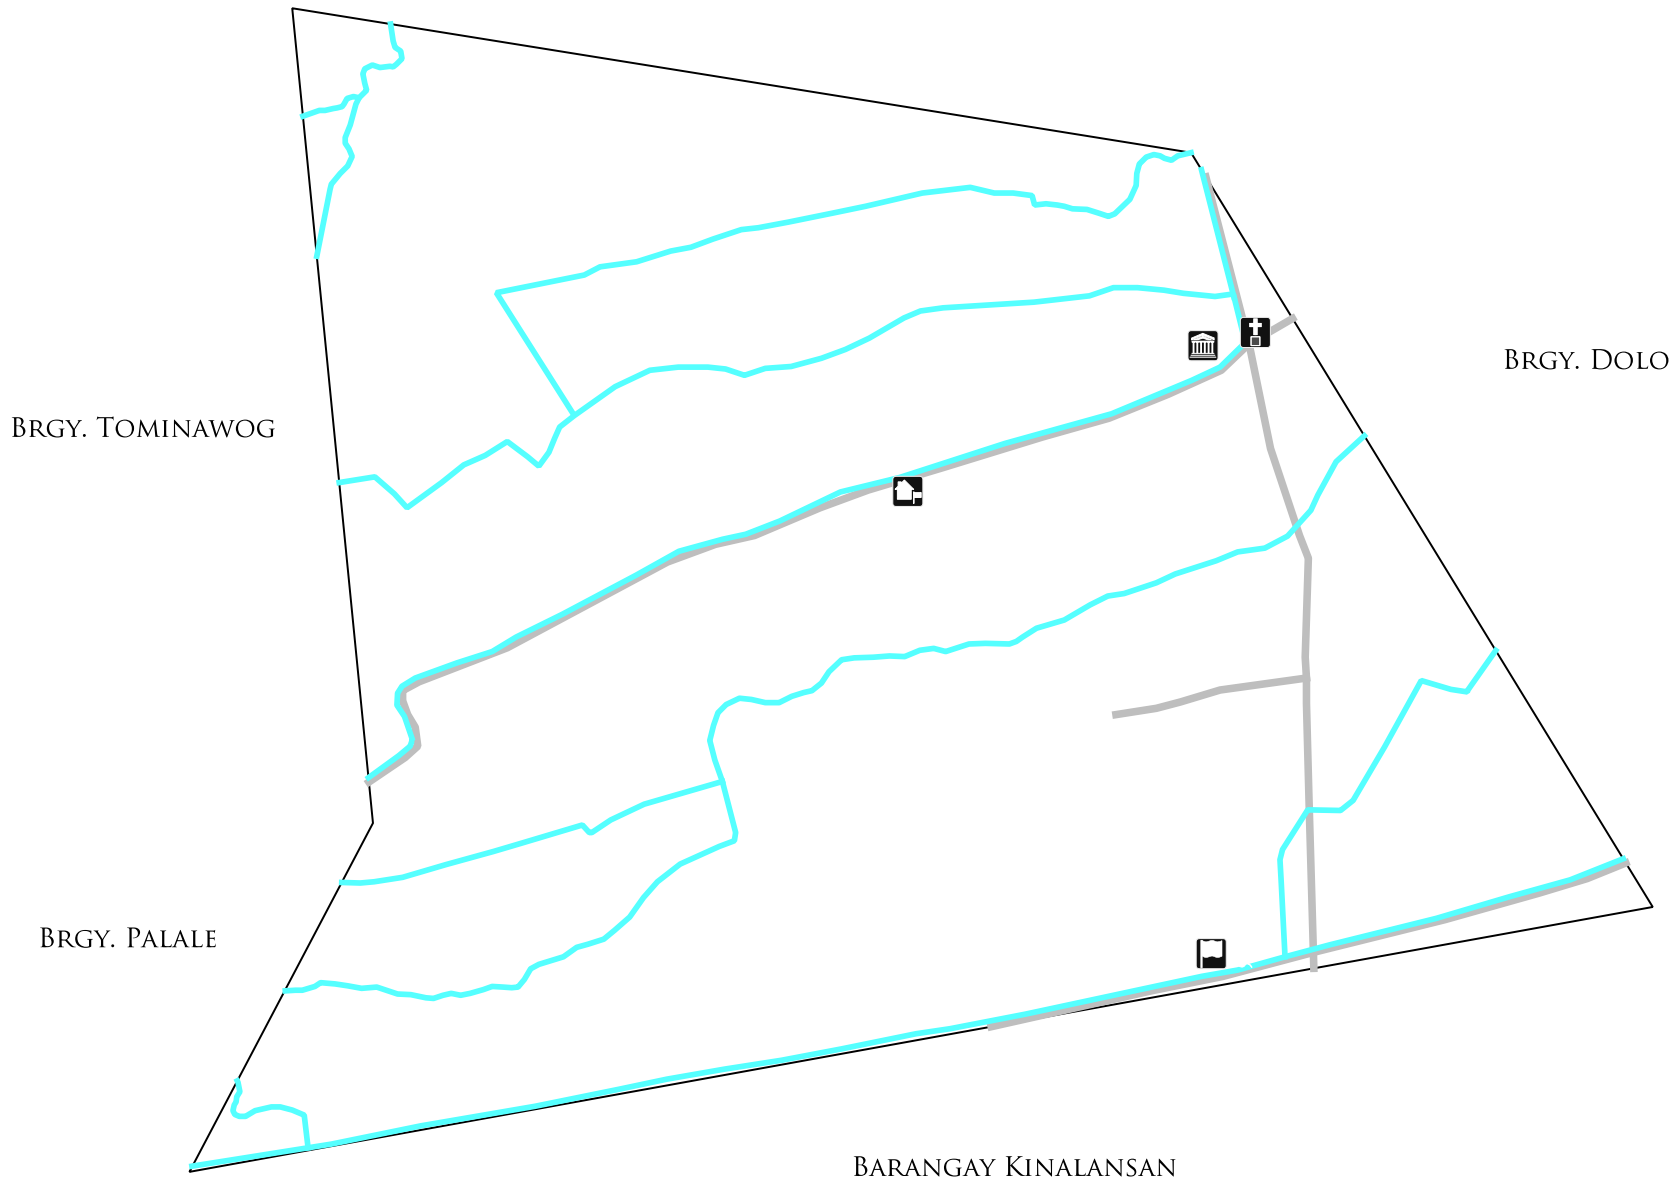

MUNICIPALITY OF LAGONOY

MUNICIPALITY OF SAN JOSE
PROVINCE OF CAMARINES SUR
REGION V

50 0 50 100

SCALE: 1:10,000

MINORO BASE MAP

LEGEND:

-  BARANGAY CHAPEL
-  BARANGAY HALL
-  KINALANSAN NATIONAL HIGH SCHOOL
-  MINORO PRIMARY SCHOOL
-  PROVINCIAL/BARANGAY ROAD
-  IRRIGATION CANAL