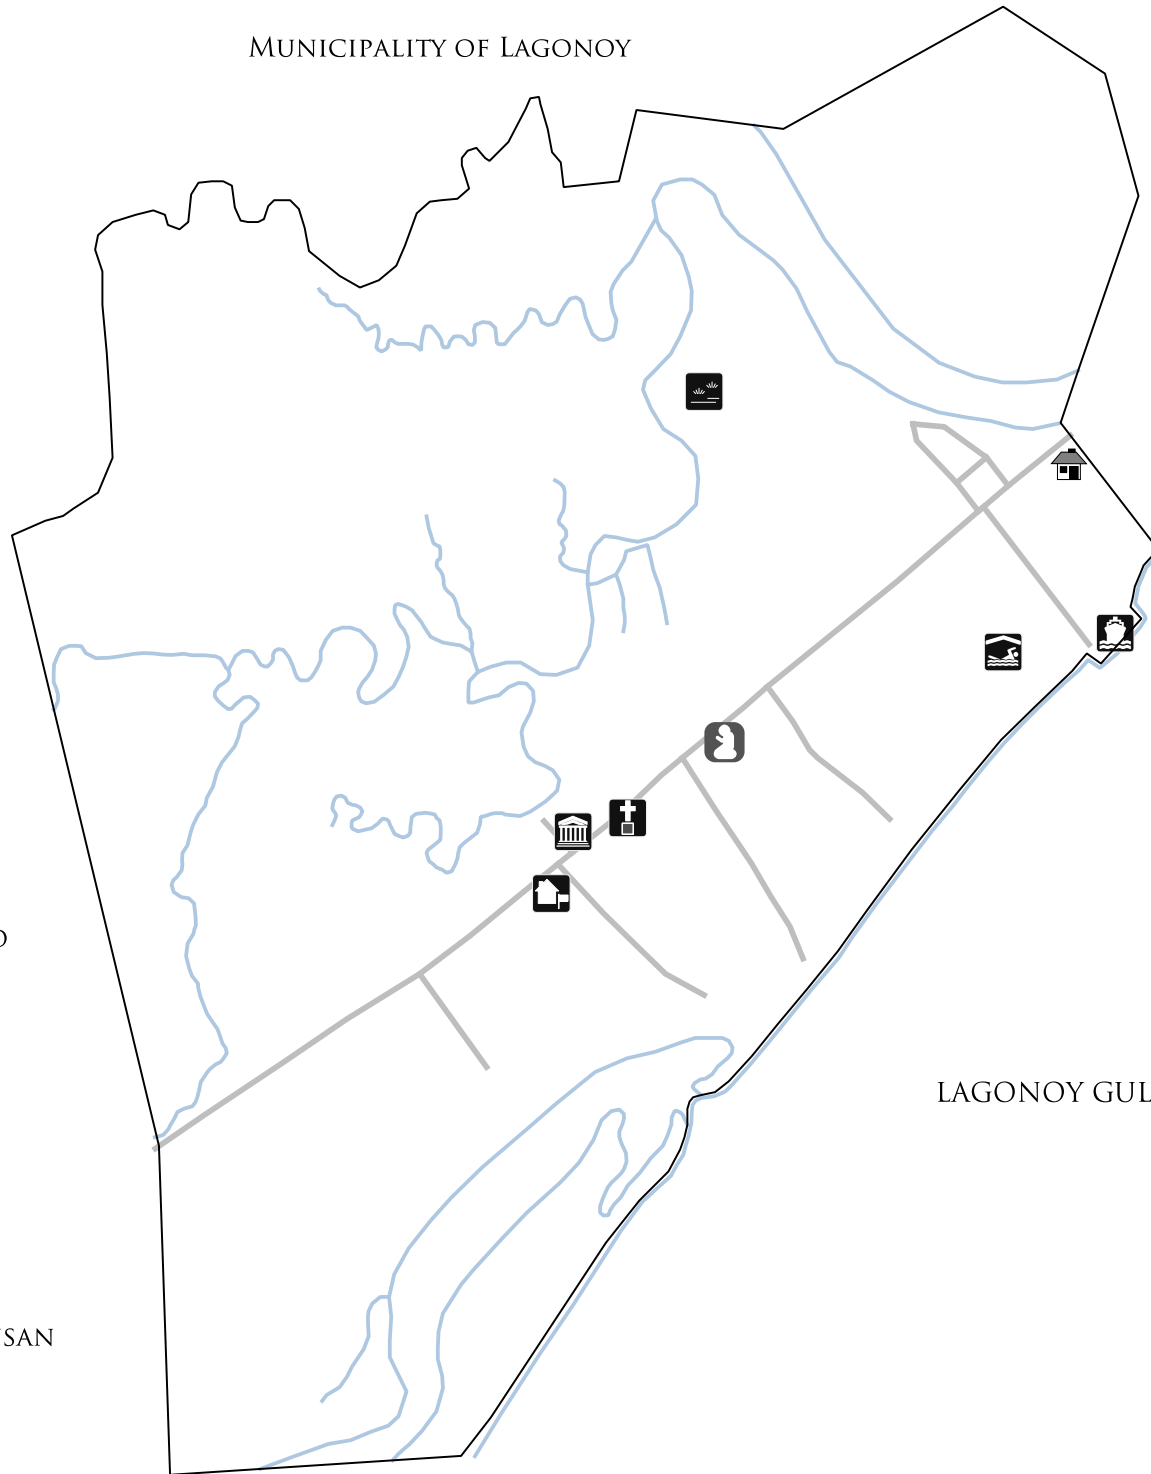

MUNICIPALITY OF LAGONOY

BRGY. SABANG

BRGY. MINORO

BRGY. KINALANSAN

LAGONOY GULF

MUNICIPALITY OF SAN JOSE
 PROVINCE OF CAMARINES SUR
 REGION V

75 0 75 150

SCALE: 1:12,000

DOLO BASE MAP

LEGEND:

DOLO STRUCTURES

-  BARANGAY HALL
-  BARANGAY CHAPEL
-  DOLO ELEMENTARY SCHOOL
-  FISHPONDS
-  GAWAD KALINGA VILLAGE
-  IGLESIA NI CRISTO
-  PORT ALFRED RESOT & HOTEL
-  TALISAY PORT
-  RIVERS/CREEKS
-  PROVINCIAL/BARANGAY ROADS