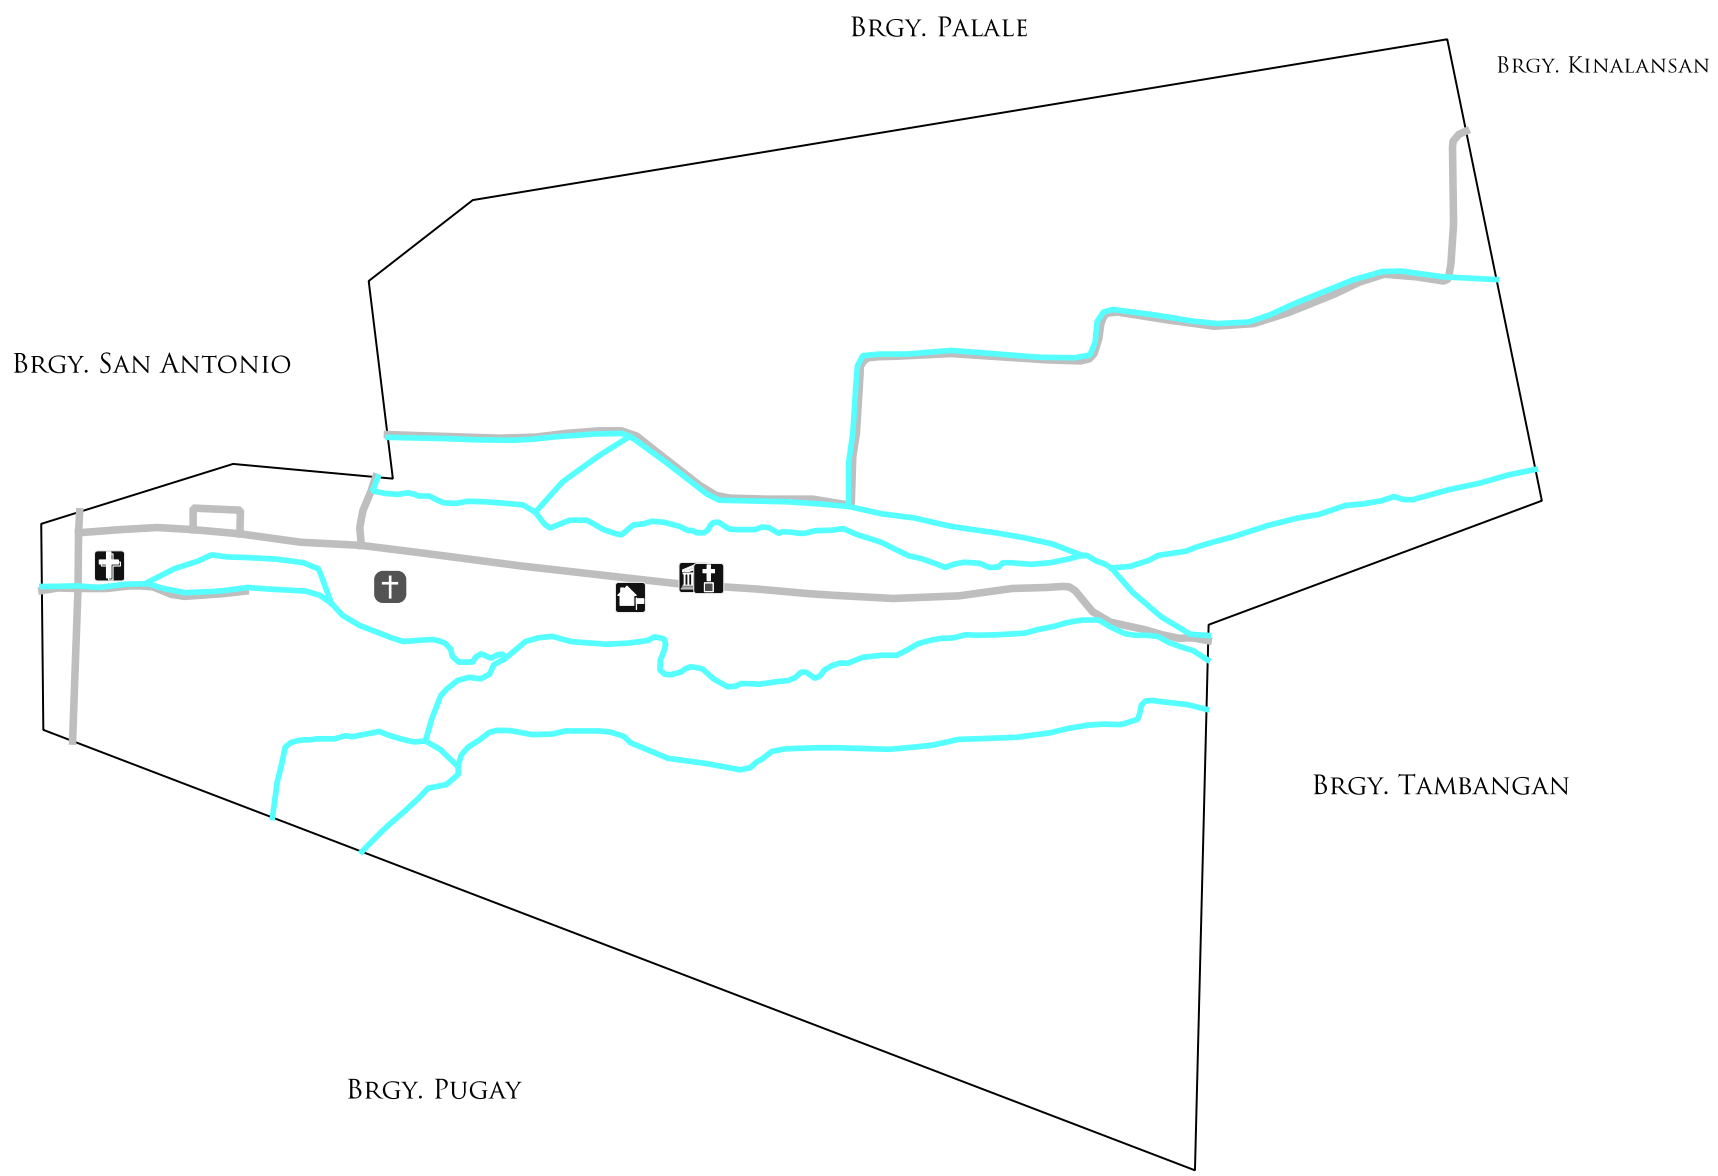

MUNICIPALITY OF SAN JOSE
PROVINCE OF CAMARINES SUR
REGION V

SCALE: 1:12,000

DANLOG BASE MAP

LEGEND:

-  BARANGAY CHAPEL
-  BARANGAY HALL
-  CATHOLIC CEMETERY
-  DANLOG PRIMARY SCHOOL
-  KATONINONGAN MEMORIAL GARDEN
-  BARANGAY ROAD
-  IRRIGATION CANAL