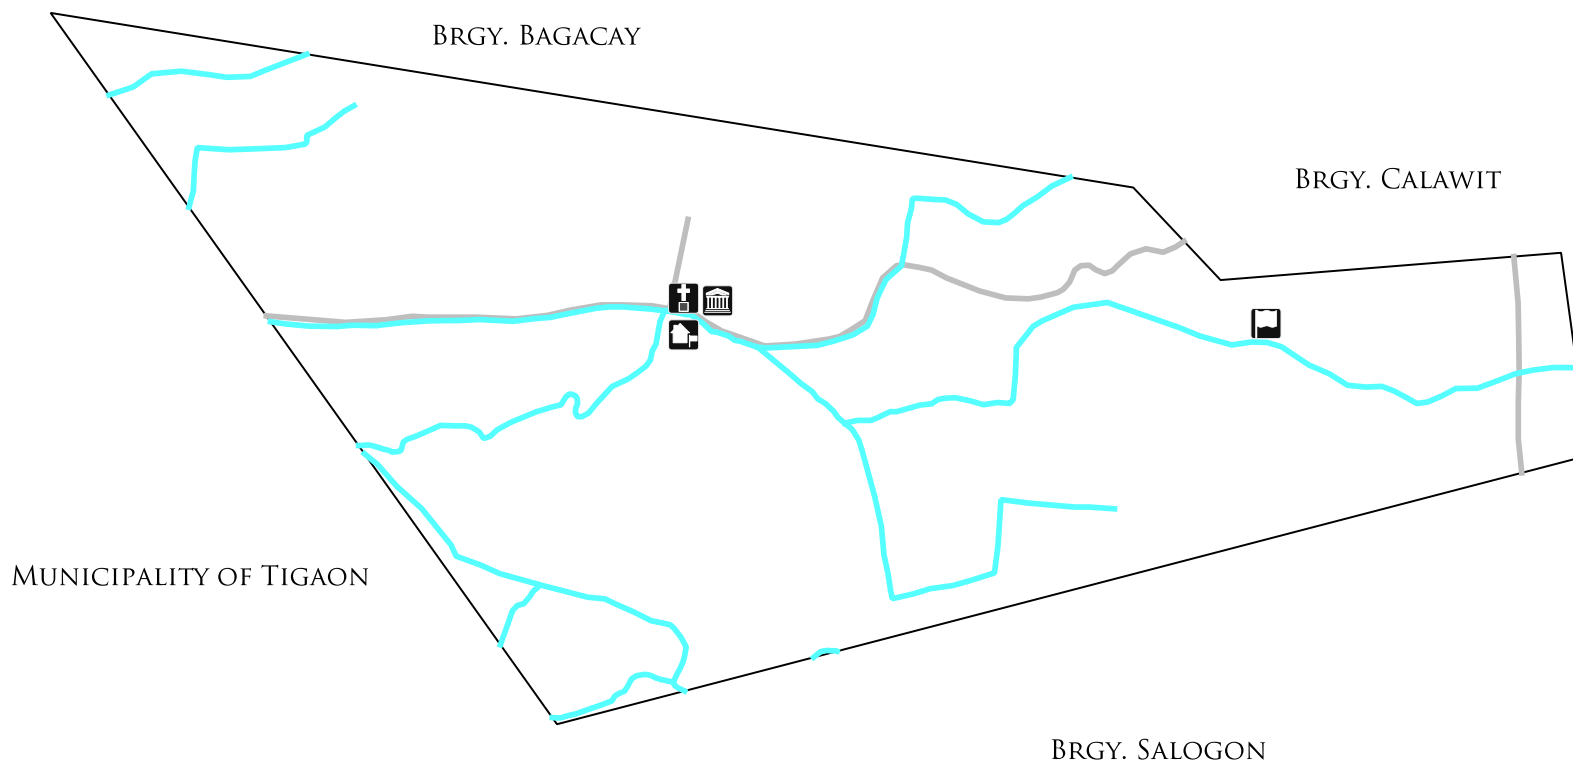

MUNICIPALITY OF SAN JOSE  
PROVINCE OF CAMARINES SUR  
REGION V

75 0 75 150

SCALE: 1:10,000

CATALOTOAN BASE MAP

LEGEND:

-  BARANGAY CHAPEL
-  BARANGAY HALL
-  CATALOTOAN COMMUNITY SCHOOL
-  RANGAS RAMOS NATIONAL HIGH SCHOOL
-  BARANGAY ROAD
-  RIVERS/CREEKS