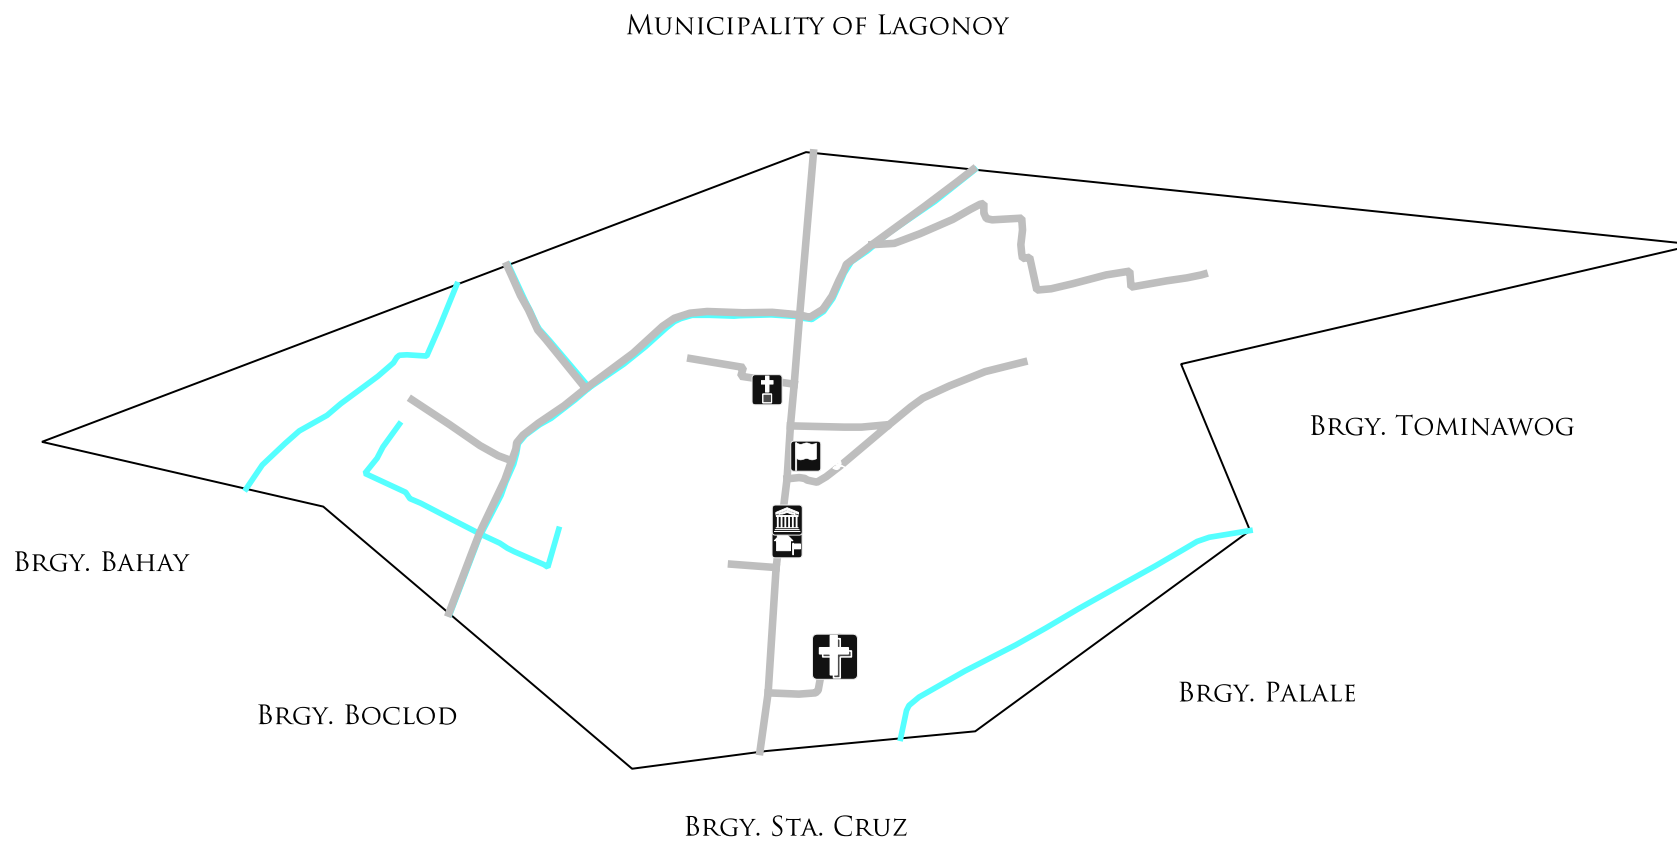

MUNICIPALITY OF SAN JOSE  
PROVINCE OF CAMARINES SUR  
REGION V

100 0 100 200

SCALE: 1:15,000

CAMAGONG BASE MAP

LEGEND:

-  BARANGAY CHAPEL
-  BARANGAY HALL
-  BICOL COLLEGE OF AGRICULTURE
-  CAMAGONG ELEMENTARY SCHOOL
-  MUNICIPAL CEMETERY
-  BARANGAY & NATIONAL ROAD
-  IRRIGATION CANAL