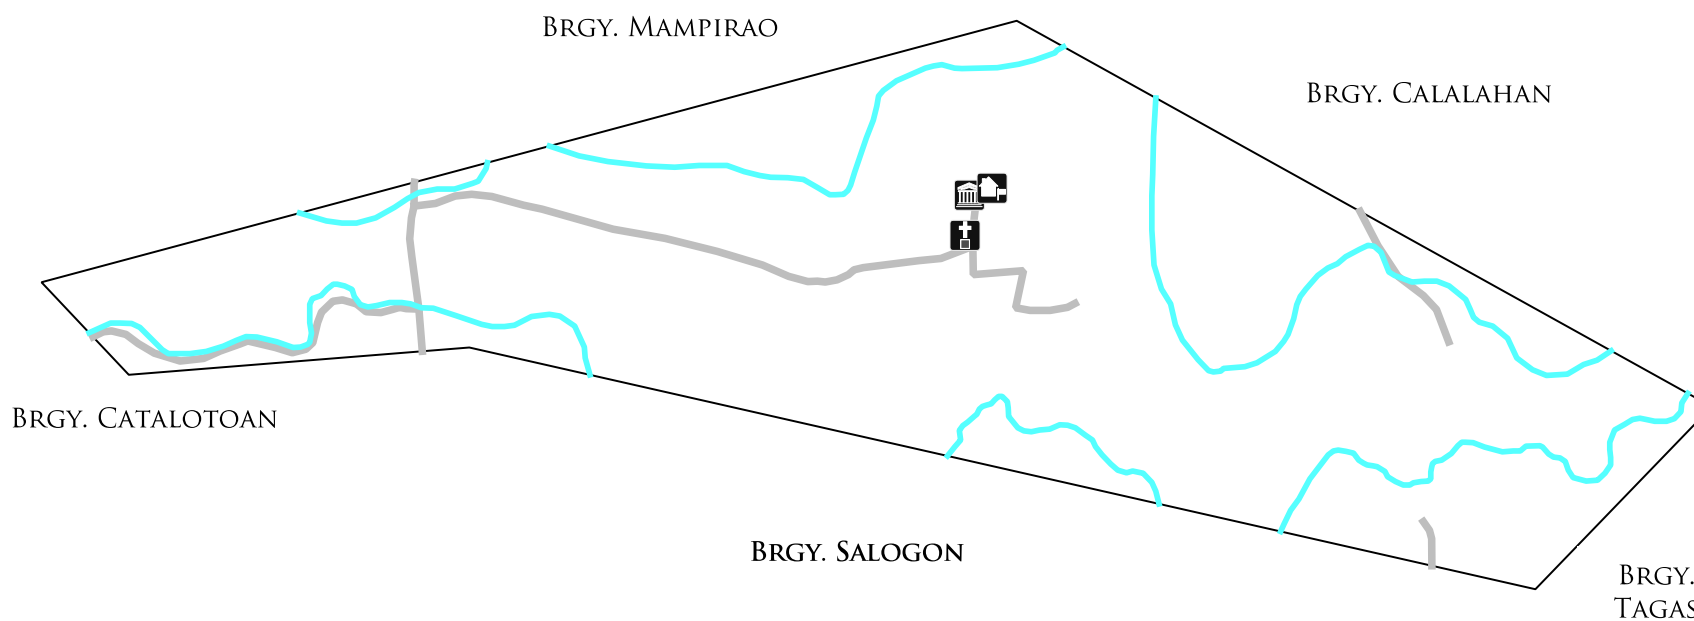

MUNICIPALITY OF SAN JOSE  
PROVINCE OF CAMARINES SUR  
REGION V

150 0 150 300

SCALE: 1:10,000

CALAWIT BASE MAP

LEGEND:

-  BARANGAY CHAPEL
-  BARANGAY HALL
-  CALAWIT COMMUNITY SCHOOL
-  NATIONAL & BARANGAY ROADS
-  RIVERS/CREEKS