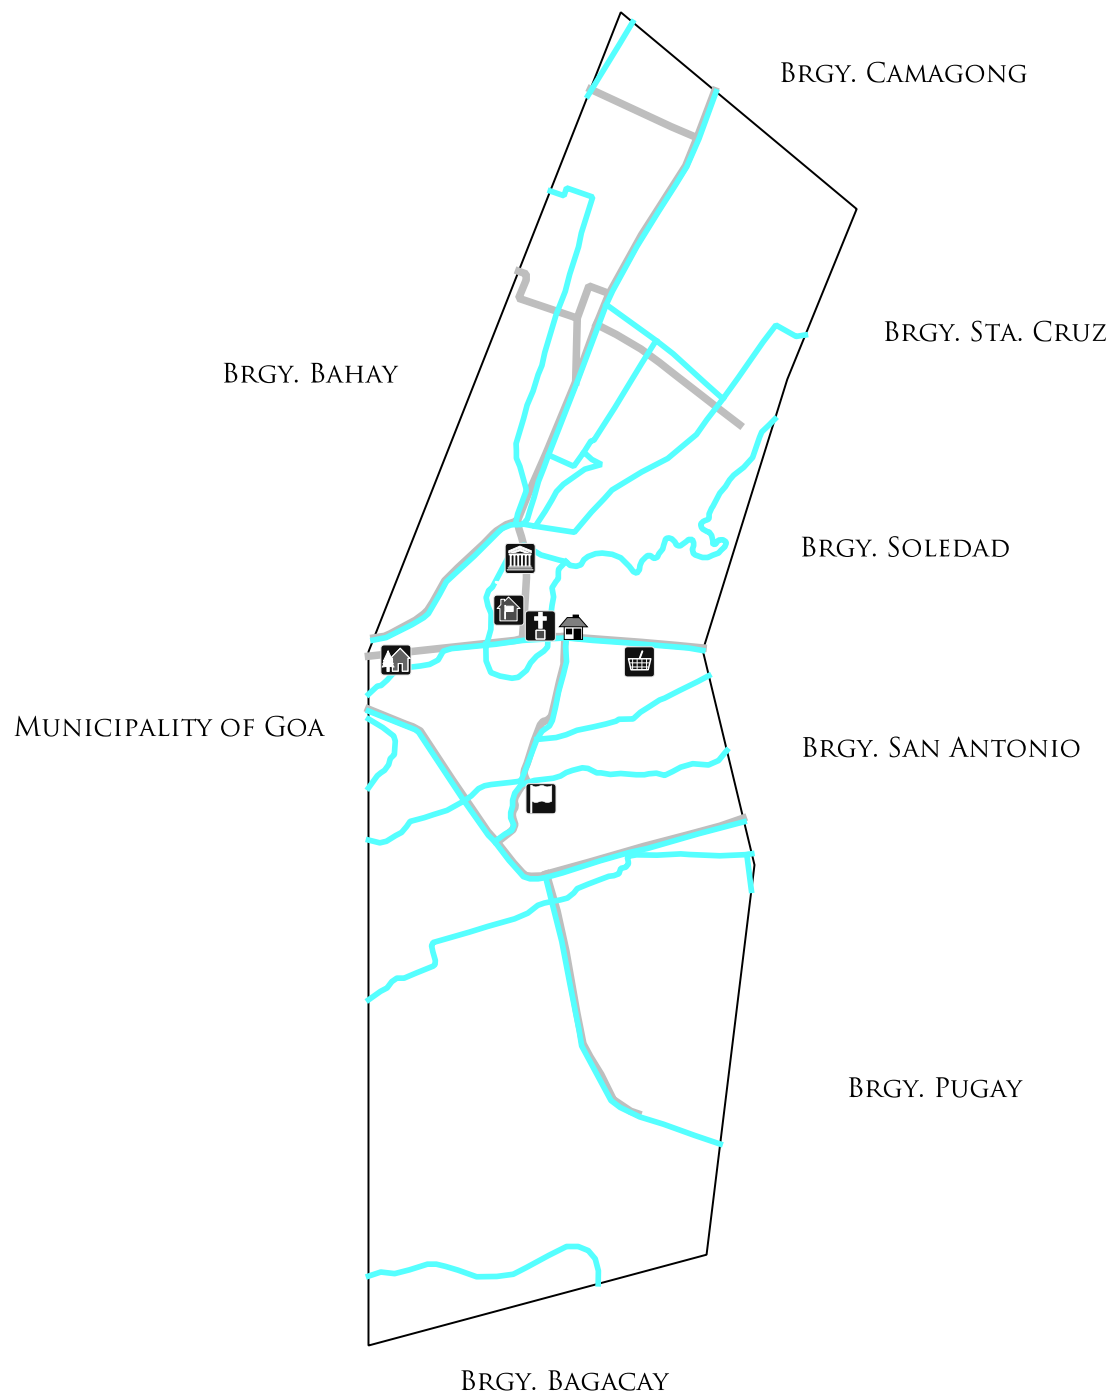

MUNICIPALITY OF SAN JOSE
PROVINCE OF CAMARINES SUR
REGION V

125 0 125 250

SCALE: 1:20,000

BOCLOD BASE MAP

LEGEND:

-  NFA WAREHOUSE
-  SAN JOSE ICE PLANT
-  SAN JOSE NATIONAL HIGH SCHOOL
-  SAN JOSE PUBLIC MARKET
-  SLAUGHTER HOUSE
-  BARANGAY CHAPEL
-  BARANGAY HALL
-  NATIONAL & NIA ROADS
-  IRRIGATION CANAL