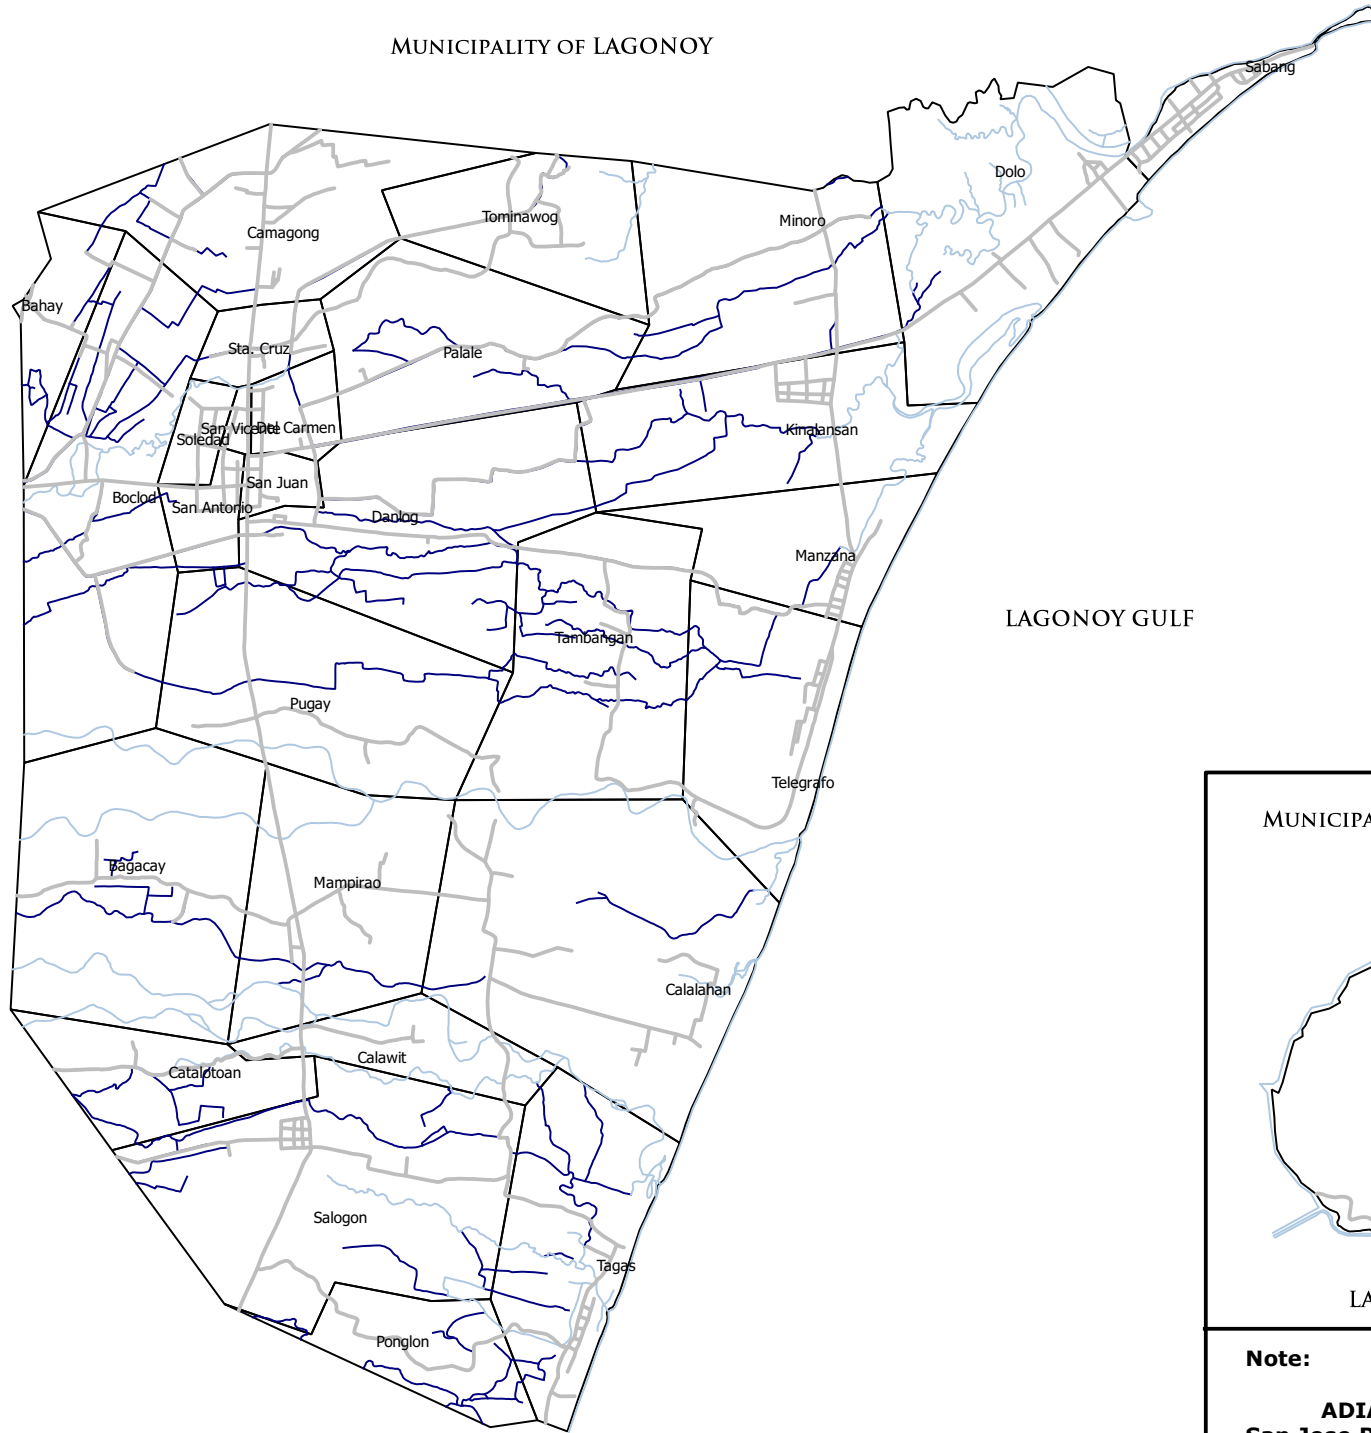

MUNICIPALITY OF LAGONOY

MUNICIPALITY OF GOA

MUNICIPALITY OF TIGAON

MUNICIPALITY OF SAN JOSE
PROVINCE OF CAMARINES SUR
REGION V

500 0 500 1000 1500 MTS

SCALE: 1:50,000

BASE MAP

MUNICIPALITY OF PRESENTACION

LAGONOY GULF

LEGEND:

- ROADS
- RIVERS/CREEKS
- IRRIGATION CANAL

Note:

ADIANGAO is 11.55 km from San Jose Port and 17.93 km from POBLACION

PREPARED BY:

MUNICIPAL PLANNING AND DEVELOPMENT OFFICE