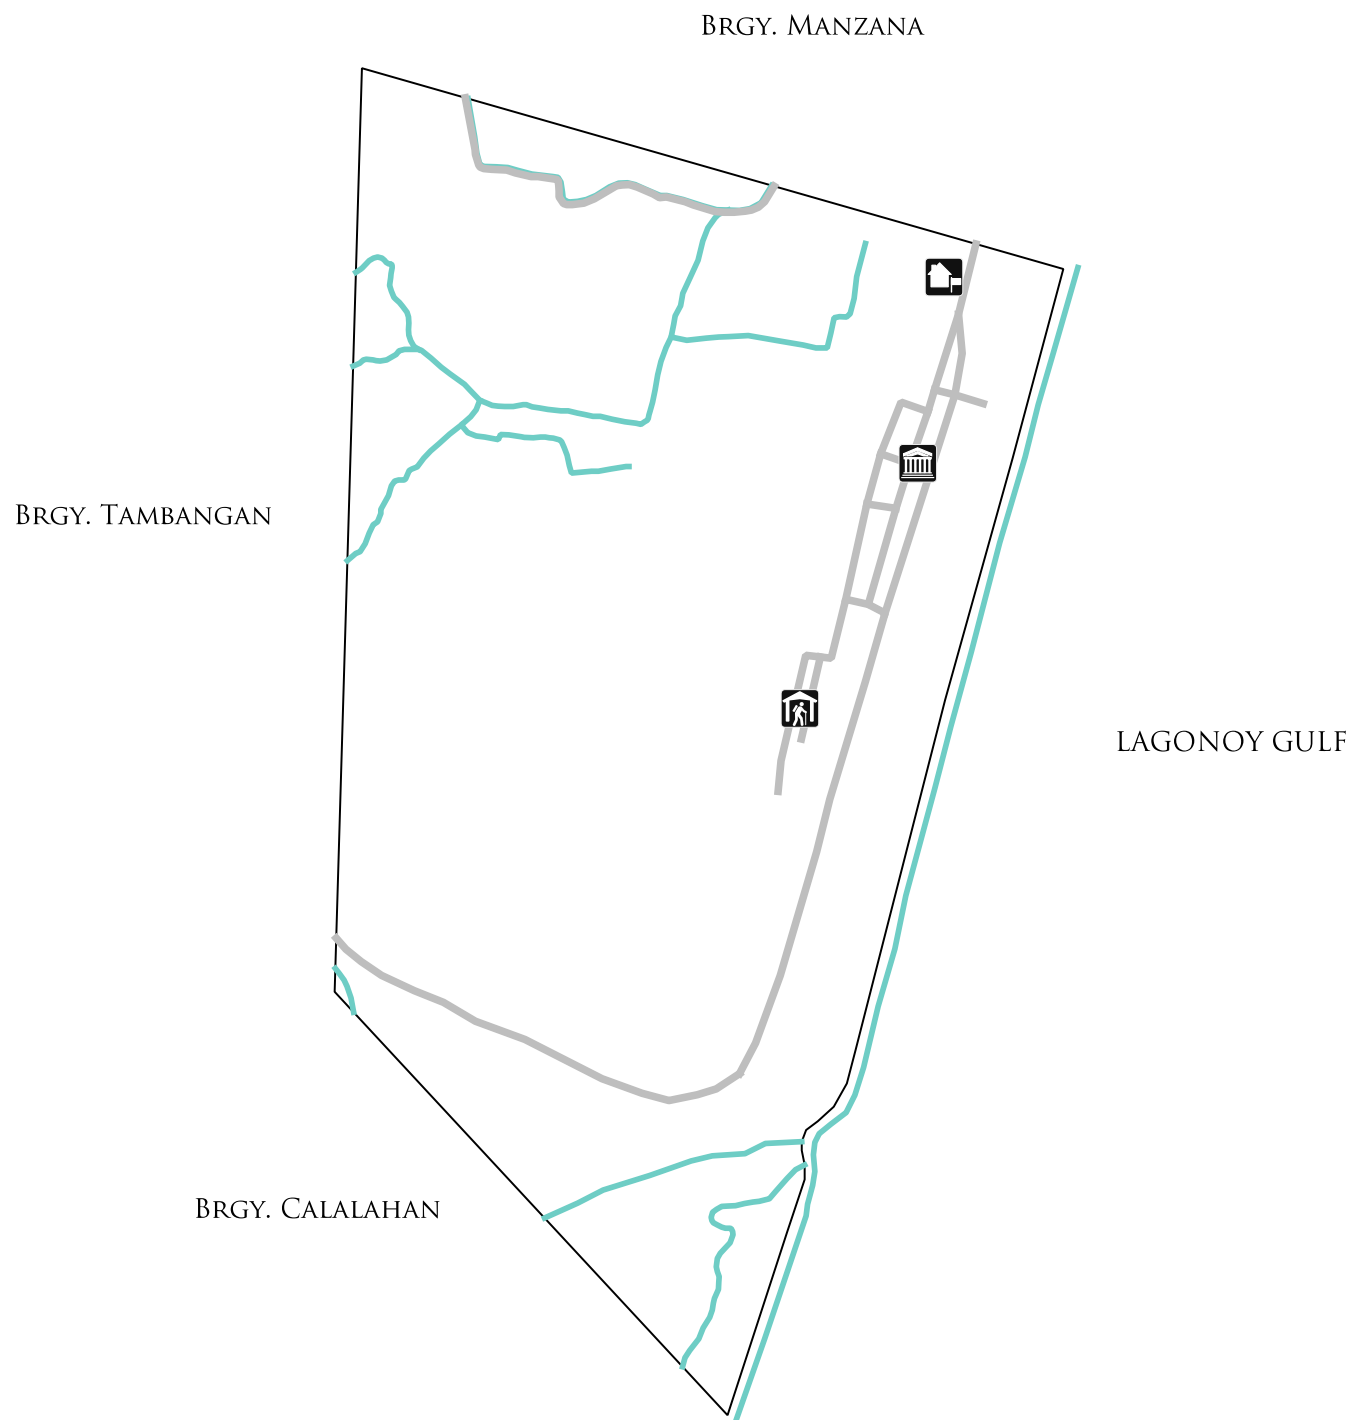

MUNICIPALITY OF SAN JOSE
PROVINCE OF CAMARINES SUR
REGION V

SCALE: 1:12,000

TELEGRAFO BASE MAP

LEGEND:

-  BARANGAY HALL
-  GAWAD KALINGA
-  TELEGRAFO ELEMENTARY SCHOOL
-  PROVINCIAL & BARANGAY ROAD
-  RIVERS/CREEKS/IRRIGATION CANAL