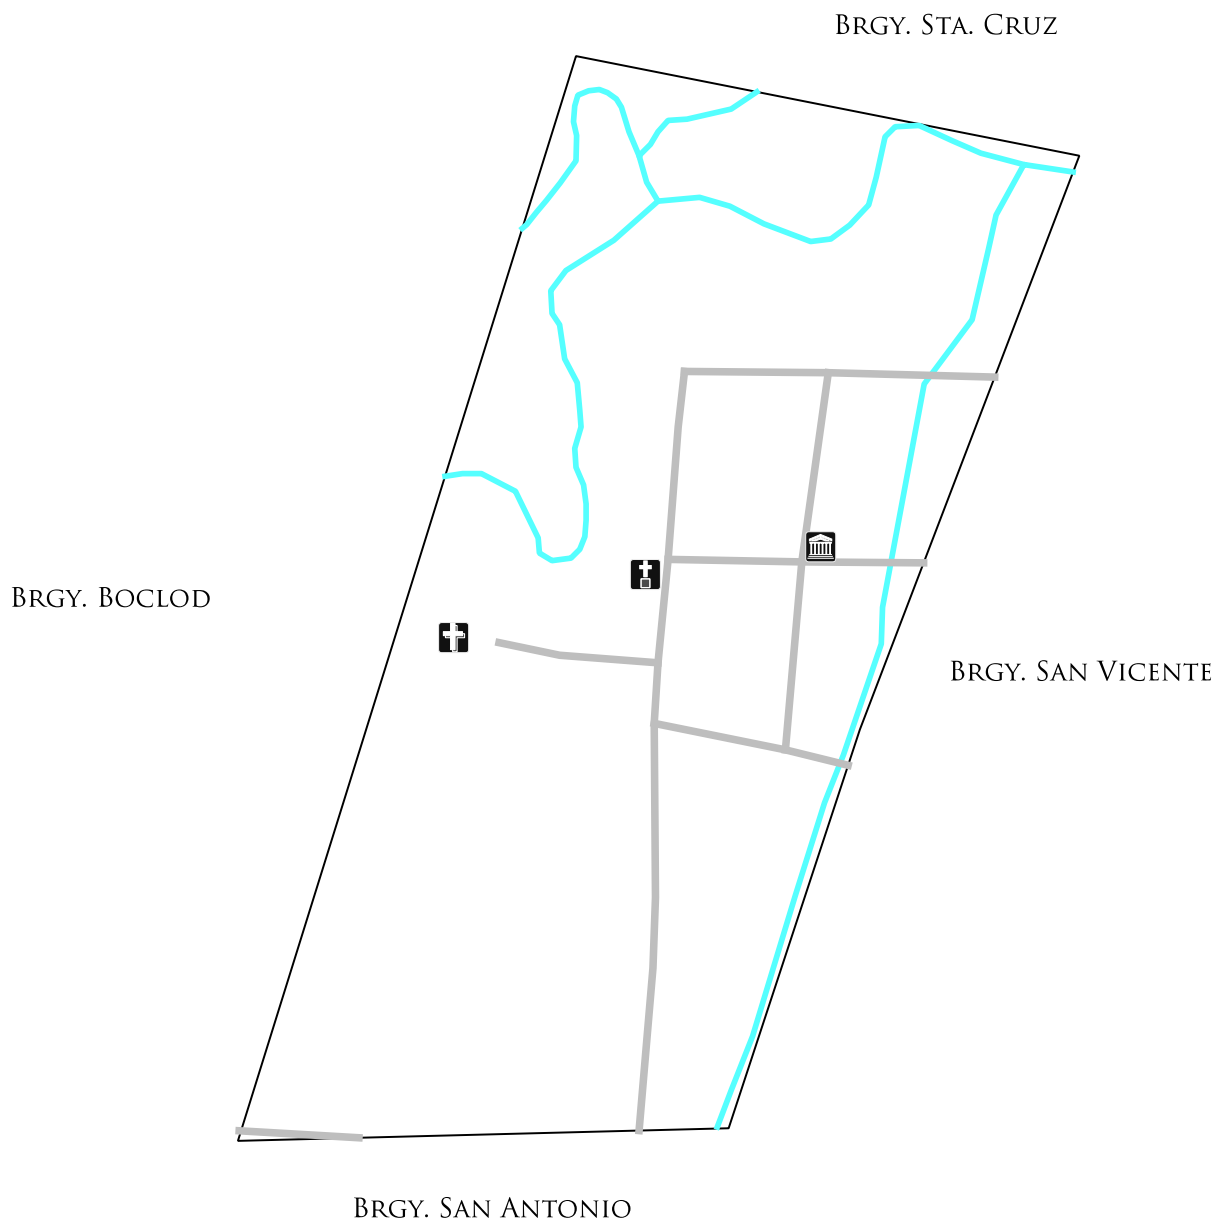

MUNICIPALITY OF SAN JOSE
PROVINCE OF CAMARINES SUR
REGION V

25 0 25 50

SCALE: 1:5,000

SOLEDAD (POB.) BASE MAP

LEGEND:

-  BARANGAY CHAPEL
-  BARANGAY HALL
-  PUBLIC CEMETERY
-  MUNICIPAL ROAD
-  CREEKS

PREPARED BY: