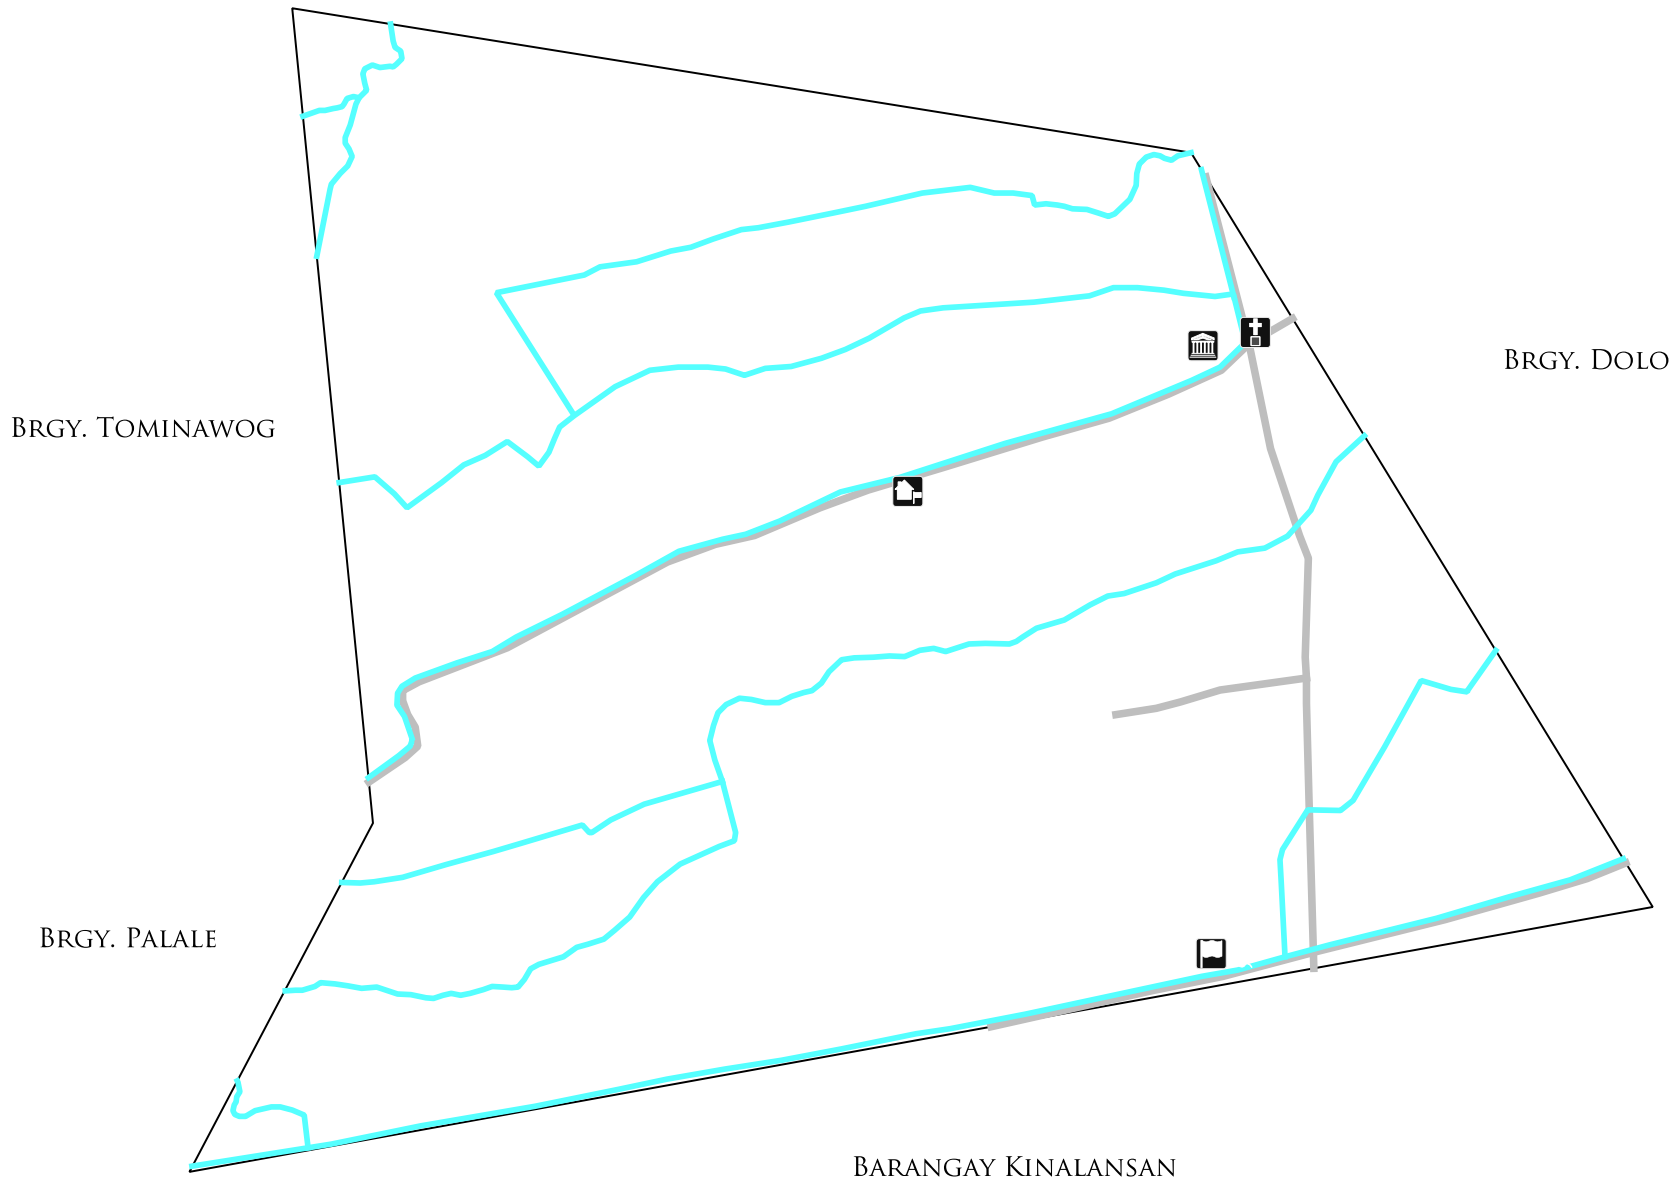

MUNICIPALITY OF LAGONOY

MUNICIPALITY OF SAN JOSE  
PROVINCE OF CAMARINES SUR  
REGION V

50 0 50 100

SCALE: 1:10,000

MINORO BASE MAP

LEGEND:

-  BARANGAY CHAPEL
-  BARANGAY HALL
-  KINALANSAN NATIONAL HIGH SCHOOL
-  MINORO PRIMARY SCHOOL
-  PROVINCIAL/BARANGAY ROAD
-  IRRIGATION CANAL