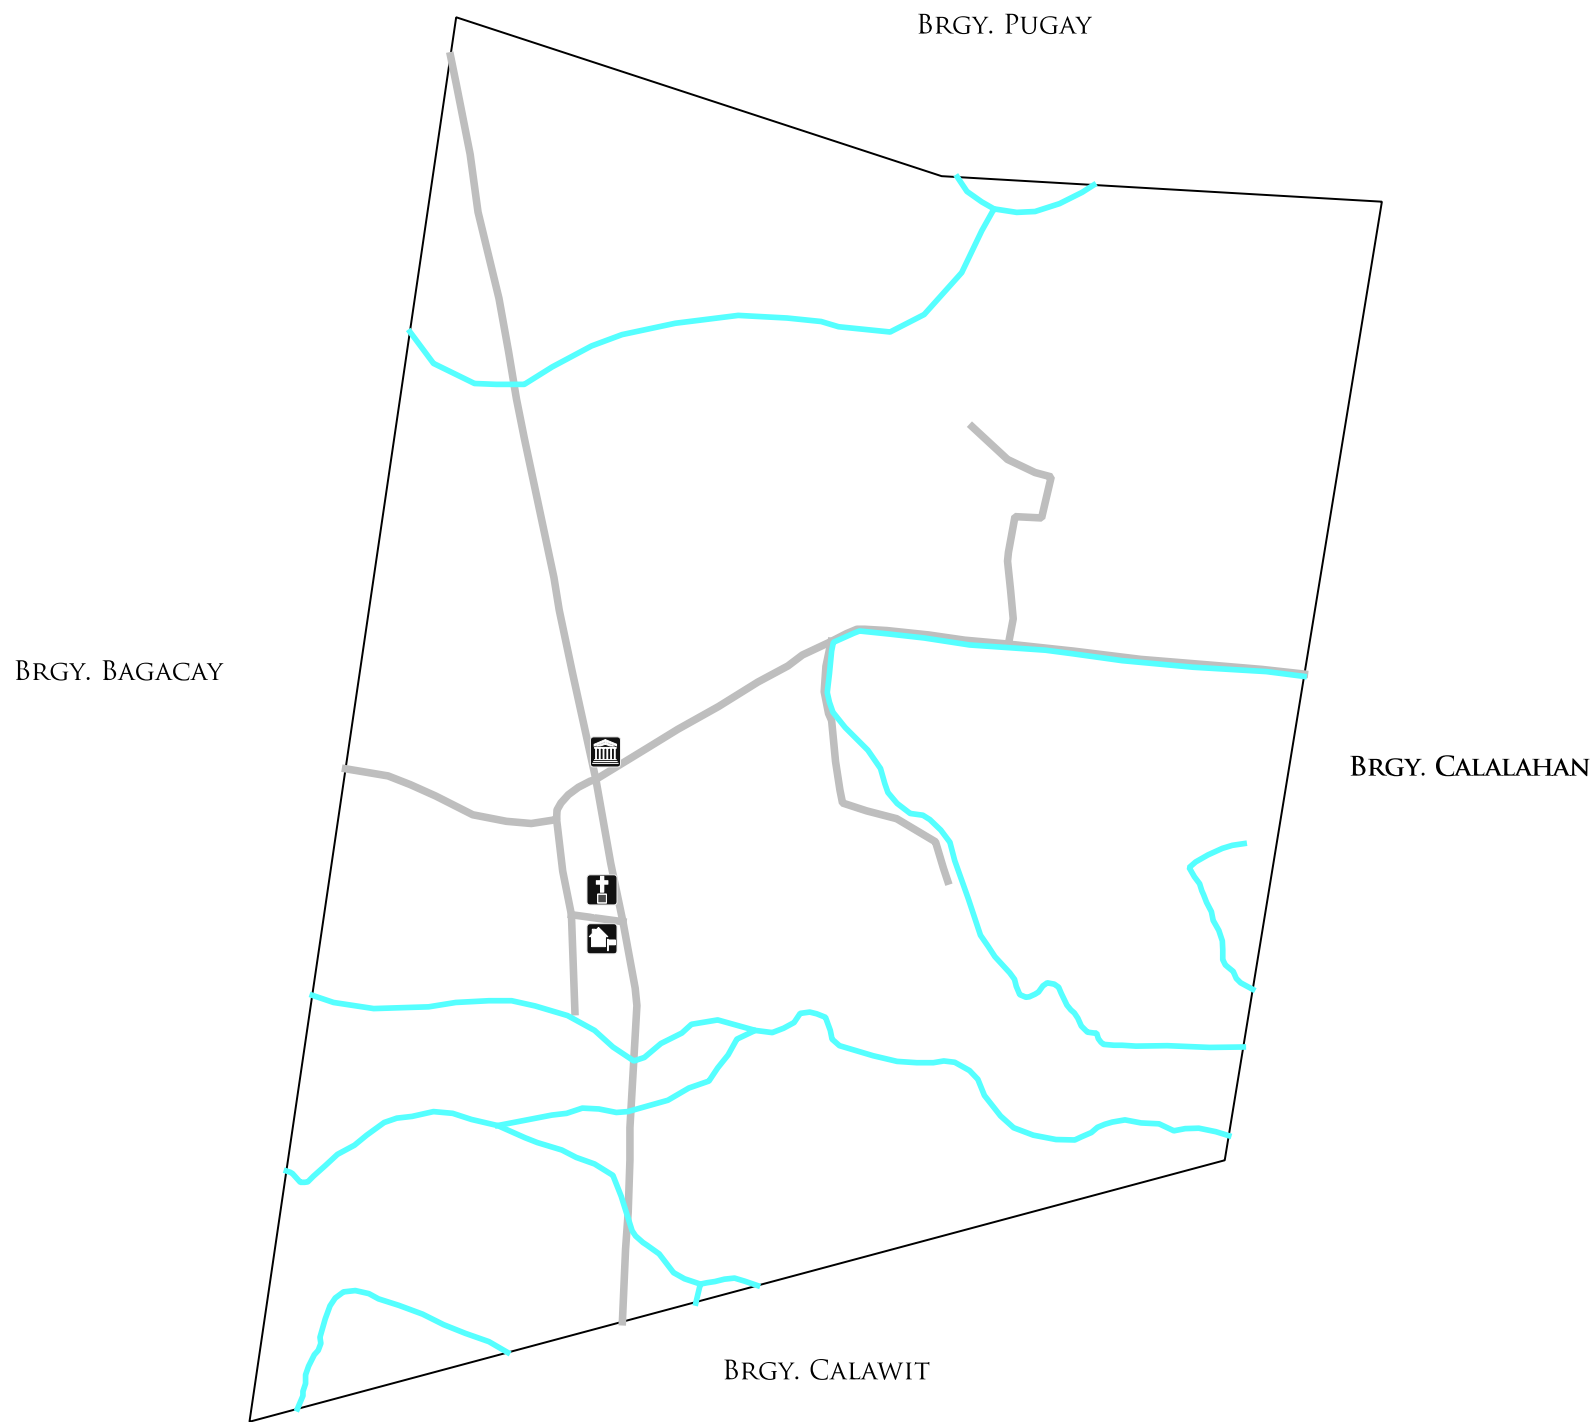

MUNICIPALITY OF SAN JOSE
PROVINCE OF CAMARINES SUR
REGION V

SCALE: 1:10,000

MAMPIRAO BASE MAP

LEGEND:

-  BARANGAY CHAPEL
-  BARANGAY HALL
-  MAMPIRAO ELEMENTARY SCHOOL
-  RIVERS/CREEKS
-  NATIONAL & BARANGAY ROADS