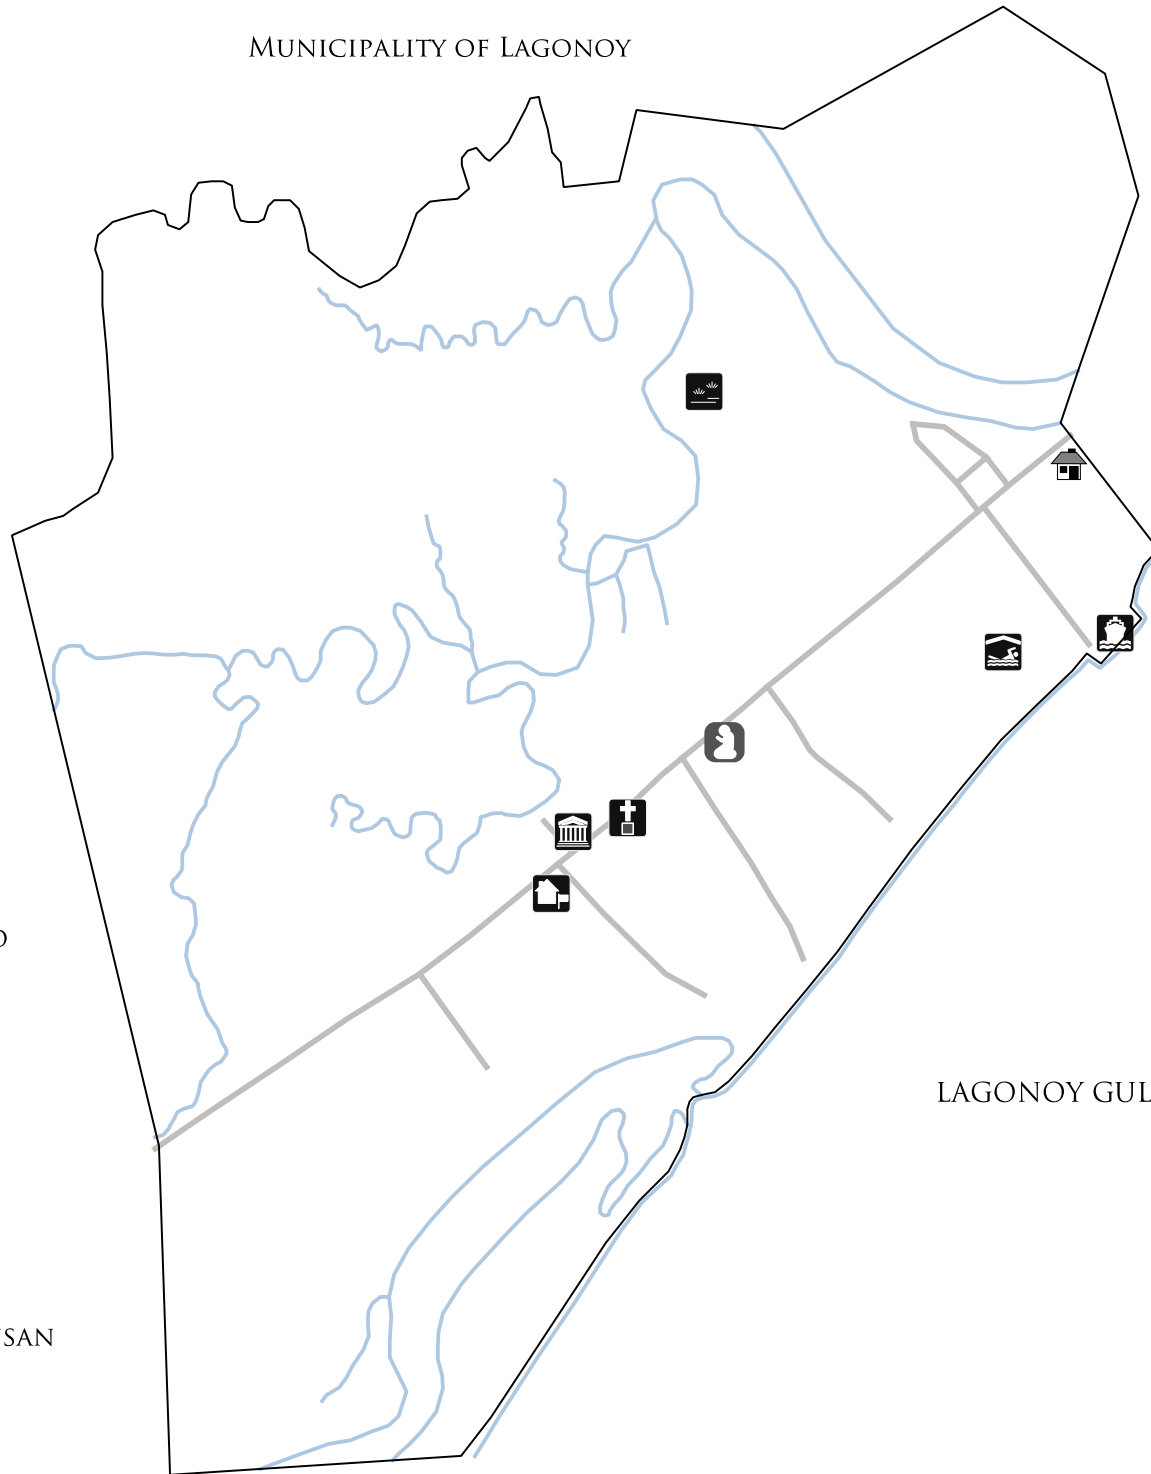

MUNICIPALITY OF LAGONOY

BRGY. SABANG

BRGY. MINORO

BRGY. KINALANSAN

LAGONOY GULF

MUNICIPALITY OF SAN JOSE  
PROVINCE OF CAMARINES SUR  
REGION V

75 0 75 150

SCALE: 1:12,000

DOLO BASE MAP

LEGEND:

DOLO STRUCTURES

-  BARANGAY HALL
-  BARANGAY CHAPEL
-  DOLO ELEMENTARY SCHOOL
-  FISHPONDS
-  GAWAD KALINGA VILLAGE
-  IGLESIA NI CRISTO
-  PORT ALFRED RESOT & HOTEL
-  TALISAY PORT
-  RIVERS/CREEKS
-  PROVINCIAL/BARANGAY ROADS