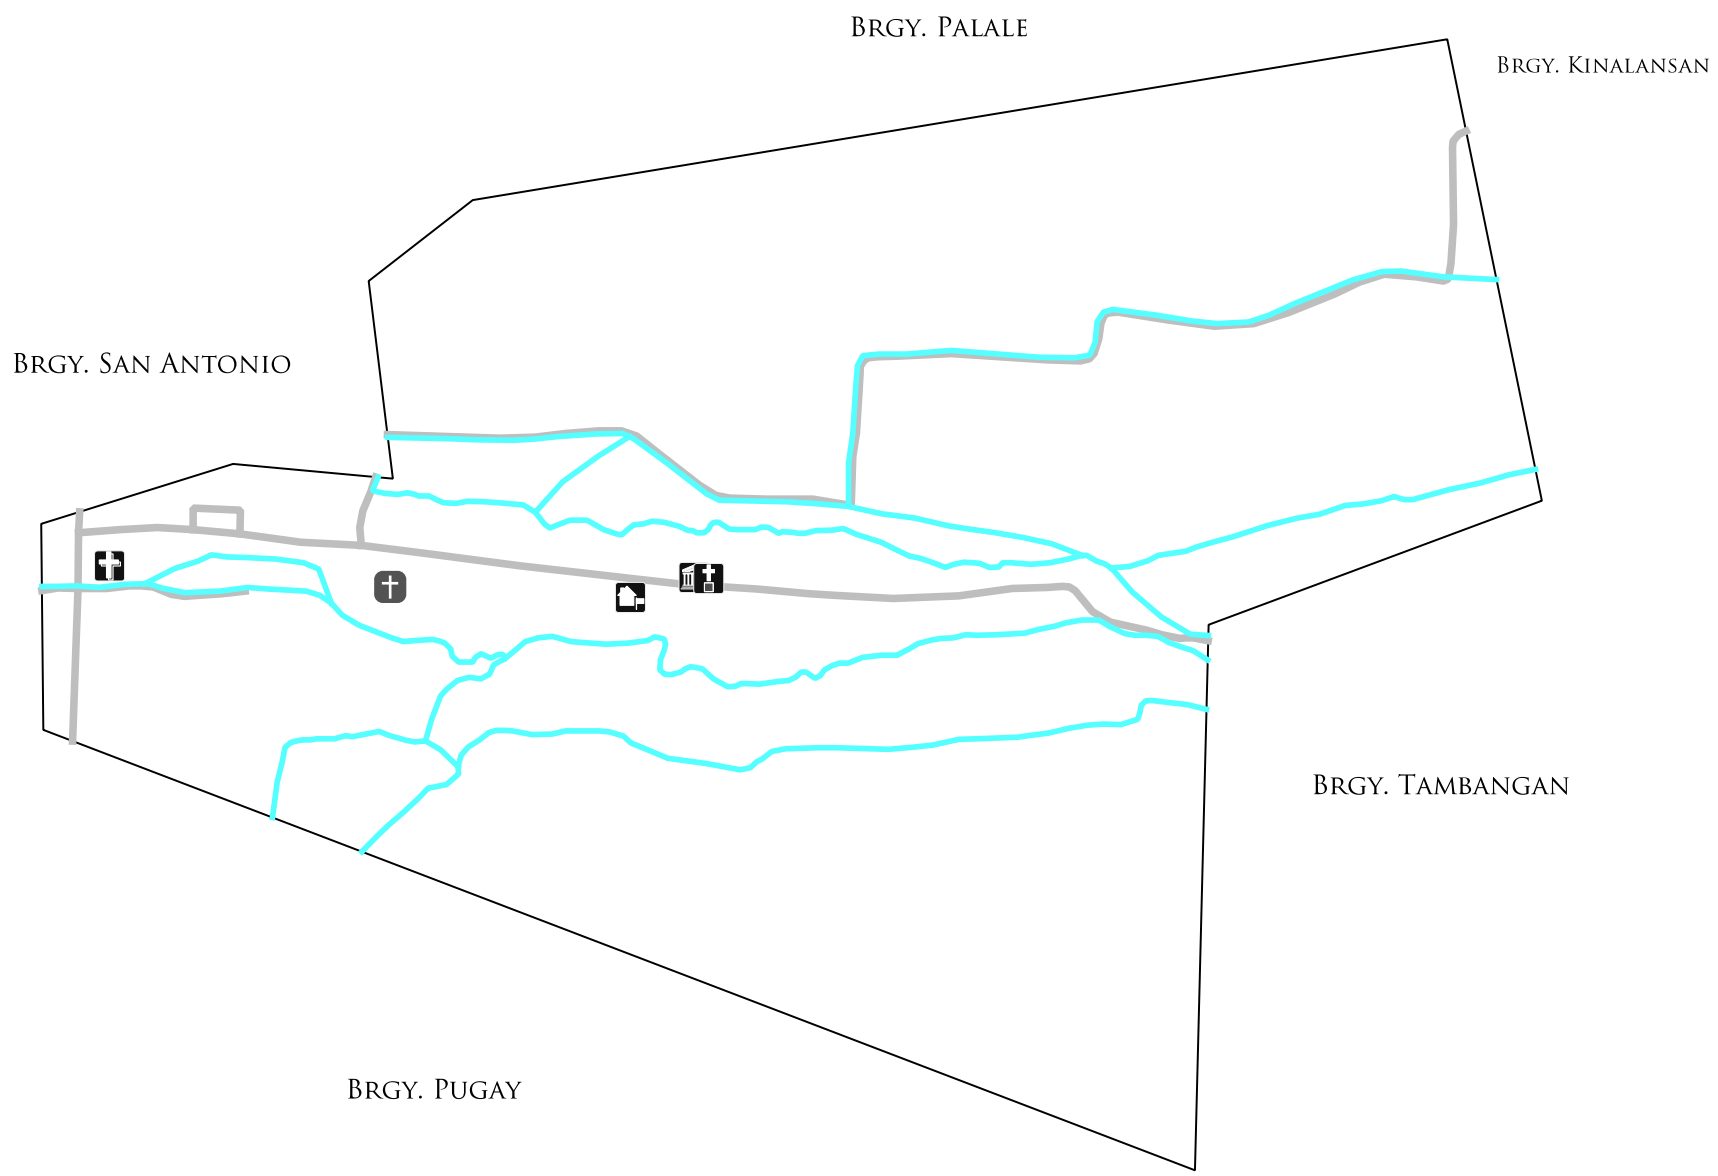

MUNICIPALITY OF SAN JOSE  
PROVINCE OF CAMARINES SUR  
REGION V

75 0 75 150

SCALE: 1:12,000

DANLOG BASE MAP

LEGEND:

-  BARANGAY CHAPEL
-  BARANGAY HALL
-  CATHOLIC CEMETERY
-  DANLOG PRIMARY SCHOOL
-  KATONINONGAN MEMORIAL GARDEN
-  BARANGAY ROAD
-  IRRIGATION CANAL