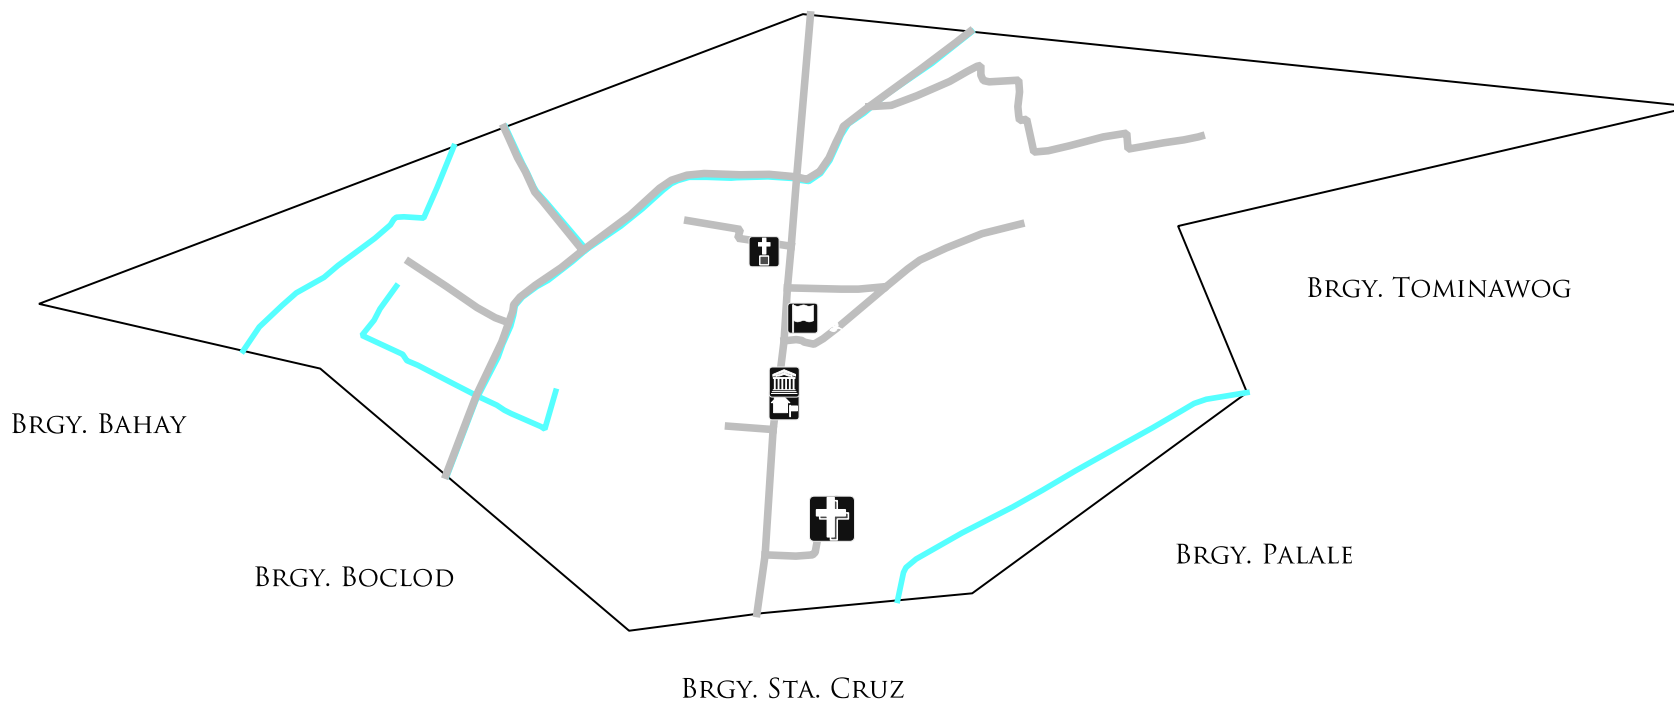

MUNICIPALITY OF SAN JOSE
PROVINCE OF CAMARINES SUR
REGION V

100 0 100 200

SCALE: 1:15,000

CAMAGONG BASE MAP

LEGEND:

-  BARANGAY CHAPEL
-  BARANGAY HALL
-  BICOL COLLEGE OF AGRICULTURE
-  CAMAGONG ELEMENTARY SCHOOL
-  MUNICIPAL CEMETERY
-  BARANGAY & NATIONAL ROAD
-  IRRIGATION CANAL

MUNICIPALITY OF LAGONOY

BRGY. BAHAY

BRGY. BOCLOD

BRGY. STA. CRUZ

BRGY. TOMINAWOG

BRGY. PALALE

PREPARED BY:

MUNICIPAL PLANNING AND
DEVELOPMENT OFFICE