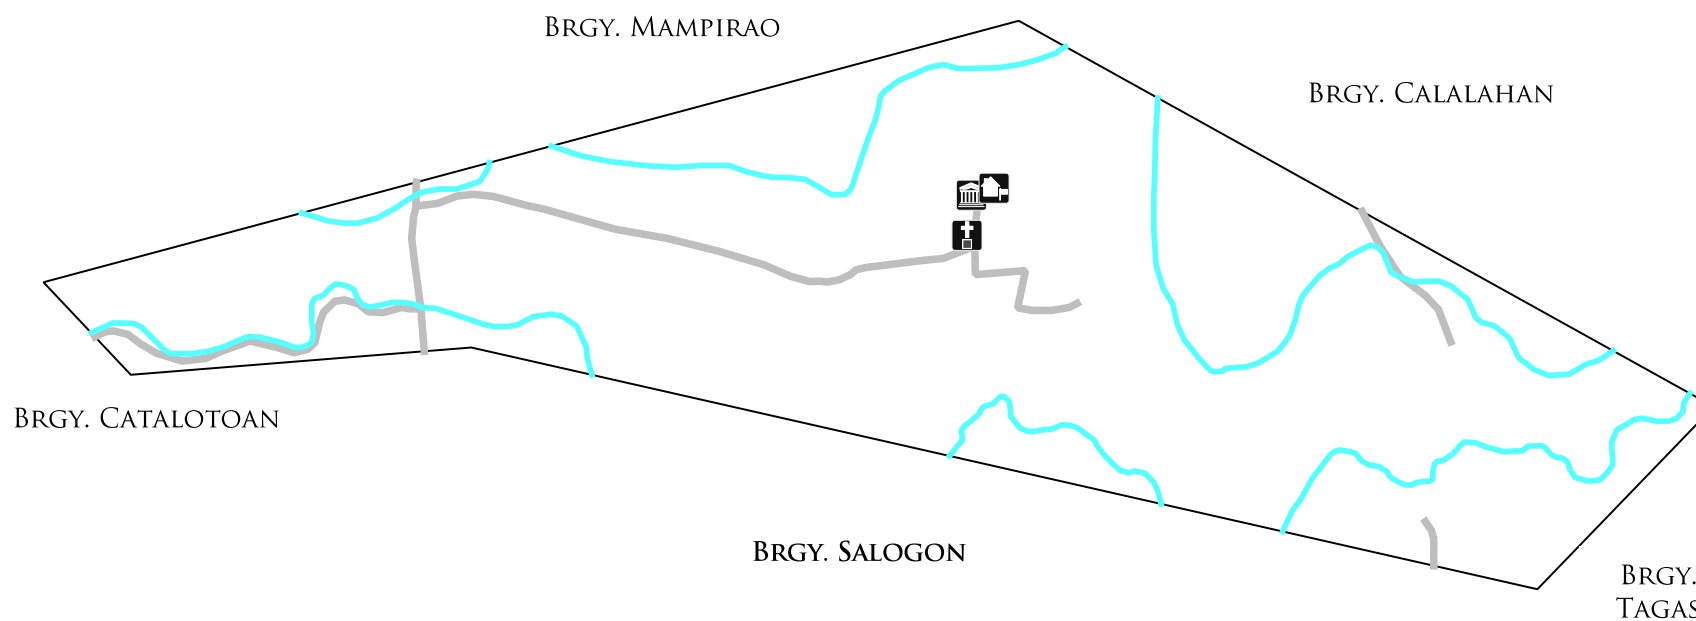

MUNICIPALITY OF SAN JOSE  
PROVINCE OF CAMARINES SUR  
REGION V

150 0 150 300

SCALE: 1:10,000

CALAWIT BASE MAP

LEGEND:

-  BARANGAY CHAPEL
-  BARANGAY HALL
-  CALAWIT COMMUNITY SCHOOL
-  NATIONAL & BARANGAY ROADS
-  RIVERS/CREEKS