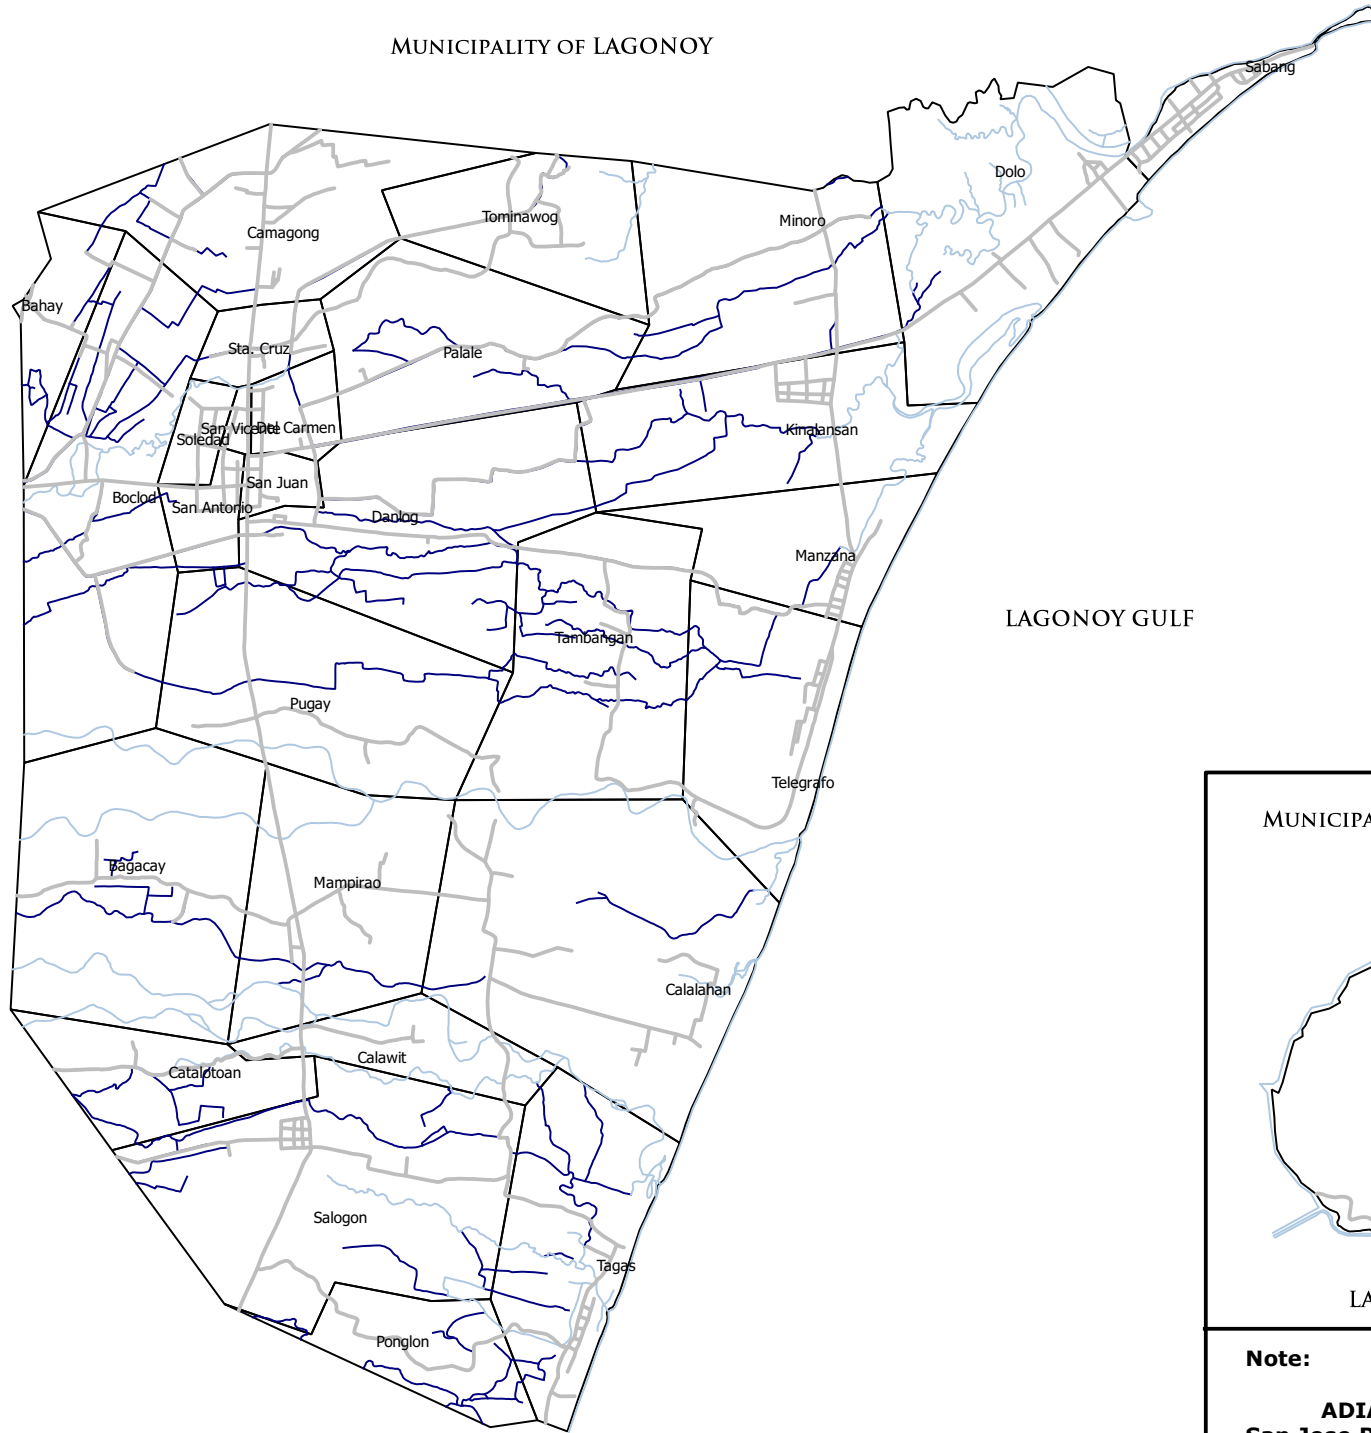

MUNICIPALITY OF LAGONOY

MUNICIPALITY OF SAN JOSE
 PROVINCE OF CAMARINES SUR
 REGION V

500 0 500 1000 1500 MTS

SCALE: 1:50,000

BASE MAP

MUNICIPALITY OF PRESENTACION

LEGEND:

- ROADS
- RIVERS/CREEKS
- IRRIGATION CANAL

Note:

ADIANGAO is 11.55 km from San Jose Port and 17.93 km from POBLACION

PREPARED BY:

MUNICIPAL PLANNING AND DEVELOPMENT OFFICE